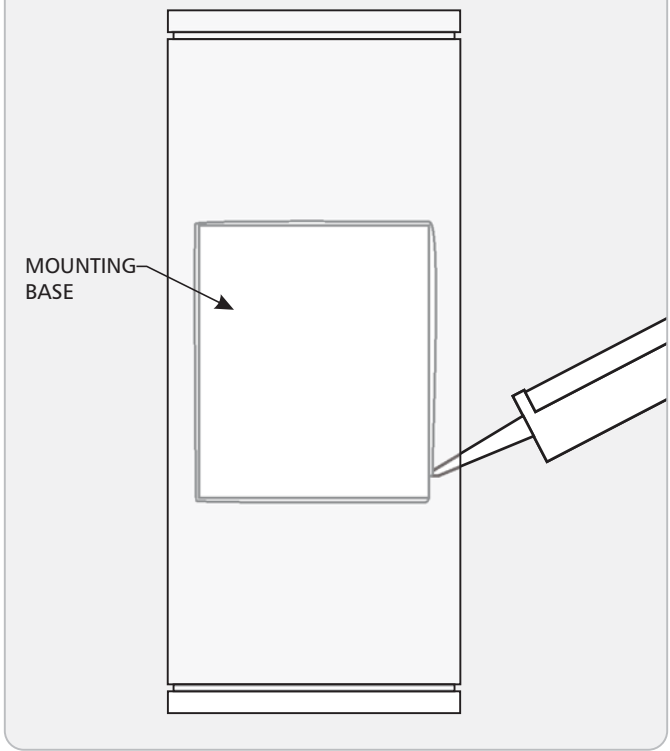

- 10 For wet locations, caulk around the mounting base with waterproof construction sealant.

SAVE THESE INSTRUCTIONS!

TECH LIGHTING®

7400 Linder Ave, Skokie, IL 60077

847.410.4400

www.techlighting.com

© 2016 Tech Lighting, L.L.C. All rights reserved. The "Tech Lighting" graphic is a registered trademark of Tech Lighting, L.L.C. Tech Lighting reserves the right to change specifications for product improvements without notification.

A Generation Brands Company