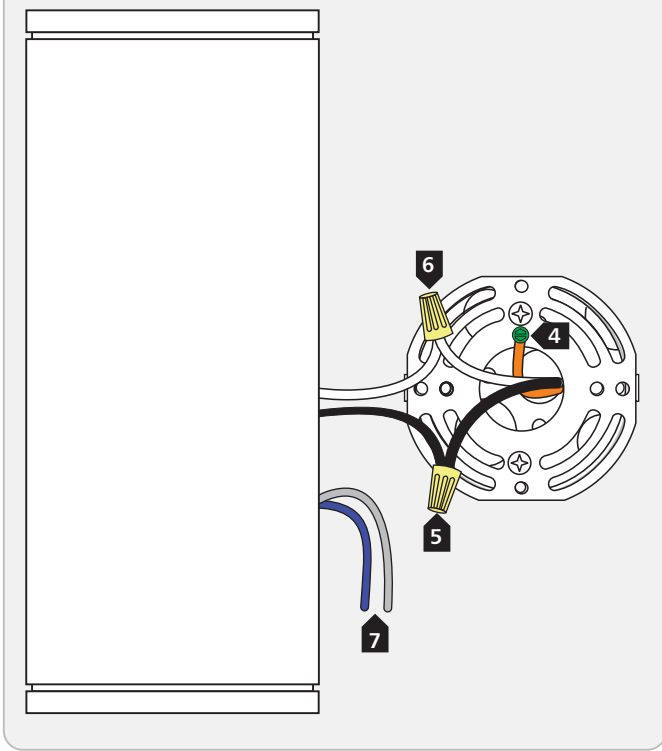

Tegel Wall

7000WTEG_ 1.0

GENERAL PRODUCT INFORMATION:

These fixtures are intended to be installed utilizing NEC compliant junction boxes.

This product may be dimmed with a low-voltage electronic dimmer or a 0-10V dimmer depending on the wiring configuration.

Install the Fixture

- 1** With the provided Allen wrench, remove the two mounting plate screws.
- 2** Remove the mounting plate from the back of the fixture.

- 3** Install the mounting plate onto the electrical box with the two #8-32 screws provided.

1C

- 4 Connect the mounting plate ground wire to a suitable ground in accordance with local electrical codes.
- 5 Connect the black fixture wire to the hot power line wire with a wire nut.
- 6 Connect the white fixture wire to the neutral power line wire with a wire nut.
- 7 Use the gray and purple dimming wires for 0-10v dimming application (if not in use, make sure to cap these wires off).
- 8 Properly place all wires and wire nut connections into the electrical box.
- 9 Mount the fixture by installing it back onto the mounting plate and reinstalling the fixture screws (reversal of figure 1A).