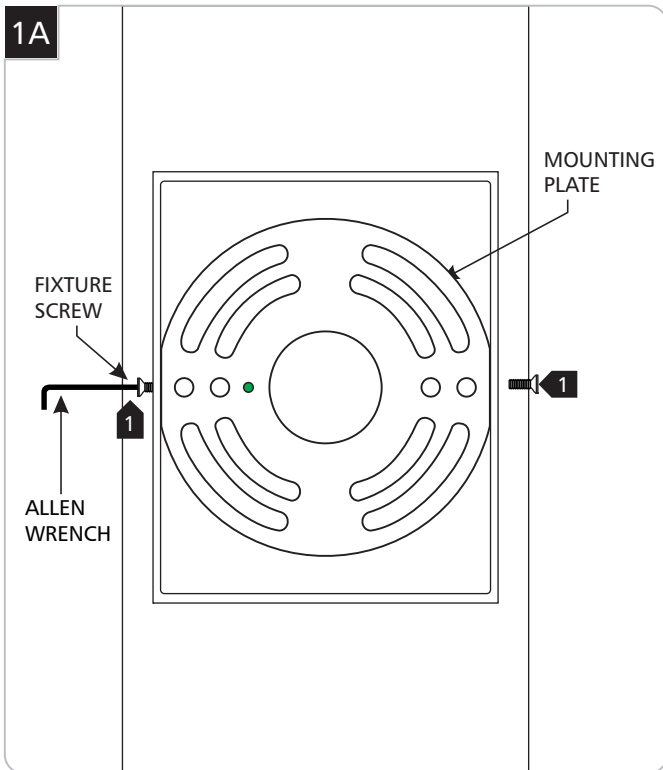

Tegel Wall

7000WTEG_ 1.0

GENERAL PRODUCT INFORMATION:

These fixtures are intended to be installed utilizing NEC compliant junction boxes.

This product may be dimmed with a low-voltage electronic dimmer or a 0-10V dimmer depending on the wiring configuration.

Suitable for wet locations.

CAUTION - RISK OF FIRE
 This product must be installed in accordance with the applicable installation code by a person familiar with the construction and operation of the product and the hazards involved.
 Use minimum 90°C supply conductors.

Install the Fixture

- 1** With the provided Allen wrench, remove the two mounting plate screws.
- 2** Remove the mounting plate from the back of the fixture.

- 3** Install the mounting plate onto the electrical box with the two #8-32 screws provided.

1C

- 4 Connect the mounting plate ground wire to a suitable ground in accordance with local electrical codes.
- 5 Connect the black fixture wire to the hot power line wire with a wire nut.
- 6 Connect the white fixture wire to the neutral power line wire with a wire nut.
- 7 Use the gray and purple dimming wires for 0-10v dimming application (if not in use, make sure to cap these wires off).
- 8 Properly place all wires and wire nut connections into the electrical box.
- 9 Mount the fixture by installing it back onto the mounting plate and reinstalling the fixture screws (reversal of figure 1A).