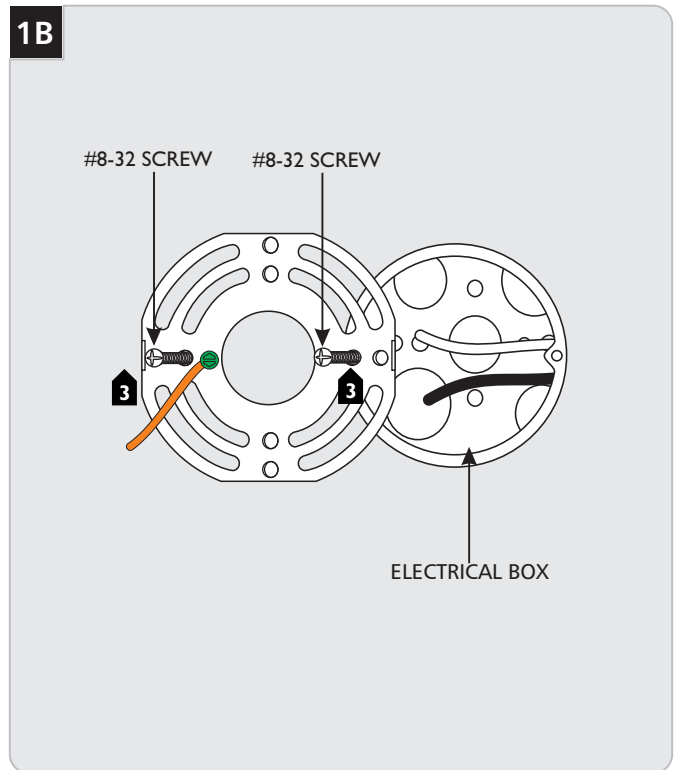

Tegel Wall

7000WTEG_ 1.0

GENERAL PRODUCT INFORMATION:

These fixtures are intended to be installed utilizing NEC compliant junction boxes.

This product may be dimmed with a low-voltage electronic dimmer or a 0-10V dimmer depending on the wiring configuration.

Suitable for wet locations.

CAUTION - RISK OF FIRE
 This product must be installed in accordance with the applicable installation code by a person familiar with the construction and operation of the product and the hazards involved.
 Use minimum 90°C supply conductors.

Install the Fixture

- 1** With the provided Allen wrench, remove the two mounting plate screws.
- 2** Remove the mounting plate from the back of the fixture.

- 3** Install the mounting plate onto the electrical box with the two #8-32 screws provided.

1C

- 4 Connect the mounting plate ground wire to a suitable ground in accordance with local electrical codes.
- 5 Connect the black fixture wire to the hot power line wire with a wire nut.
- 6 Connect the white fixture wire to the neutral power line wire with a wire nut.
- 7 Use the gray and purple dimming wires for 0-10v dimming application (if not in use, make sure to cap these wires off).
- 8 Properly place all wires and wire nut connections into the electrical box.
- 9 Mount the fixture by installing it back onto the mounting plate and reinstalling the fixture screws (reversal of figure 1A).