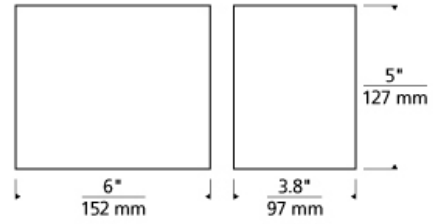

Kenton Wall

DESCRIPTION

A clean and simple geometric shape puts function first in this widely appealing design. Engineered to produce large and equal amounts of up and down light, it can be mounted vertically or horizontally. Includes (1) 18 watt 1300 lumen 80 CRI 3000K LED module. ADA compliant. 120v or 277v.

WEIGHT

2-2.5lb / 0.91-1.13kg ±

gold

rubberized white

satin nickel

ORDERING INFORMATION

700WSKEN FINISH

- G GOLD
- W RUBBERIZED WHITE
- S SATIN NICKEL