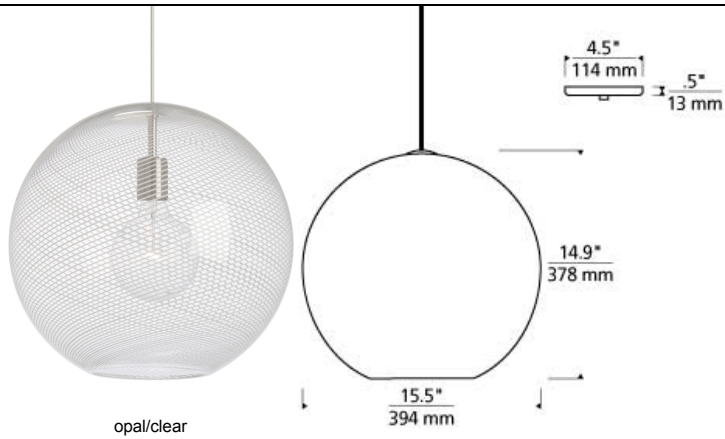

LINE - VOLTAGE PENDANTS / SUSPENSION

Palestra Pendant

DESCRIPTION

Venetian artisans work with white glass rods to meticulously create the tightly wound spiral effect that gives the Palestra pendant by Tech Lighting its most noticeable characteristic. These artisans leverage decades of craftsmanship to create a large perfectly round globe that is simply stunning. The large scale appearance of this pendant make it perfect for lighting applications such as living room lighting, bedroom lighting and home office lighting. Available lamping options include energy efficient LED or no-lamp, leaving you the option to light this fixture with your preferred lamping. Rated for (1) 120 volt, 60 watt E26 medium base lamp (Lamp Not Included) LED includes 14.5 watt, 1000 net lumen, 3000K LED module. Incandescent and LED versions dimmable with standard incandescent dimmer. Fixture provided with six feet of field-cutable cable. Works with SORAA.

INSTALLATION

This product can mount to either a 4" square electrical box with round plaster ring or an octagon electrical box.

WEIGHT

11-13lb / 4.99-5.9kg ±

incandescent

led

ORDERING INFORMATION

700 SYSTEM	PALP	COLOR	FINISH	LAMP
TD	LINE-VOLTAGE PENDANTS/SUSPENSION	OC OPAL/CLEAR	S SATIN NICKEL	NO LAMP -LED930 LED 90 CRI 3000K 120V -LEDWD LED WARM COLOR DIMMING 3000K - 2200K 120V