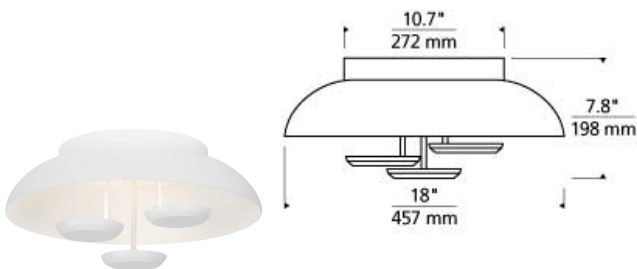

Plura 18 Ceiling LED T20

DESCRIPTION

The Plura ceiling flush mount light by Tech Lighting features beautifully detailed circular metal discs that are suspended below a domed reflector creating a celestial glowing effect when illuminated. The discs push a wide-angle wash of LED light upward into the 18-inch dome to provide an abundance of indirect light. With its smooth general illumination and modest scale, the Plura flush mount is ideal for living room lighting, family room lighting and bedroom lighting. The Plura comes with an energy efficient integrated LED lamp, this lamp option is fully dimmable to create the desired ambiance in your any space. Includes 24 watt, 1008 delivered lumens, 3000K LED module. Dimmable with low-voltage electronic or triac dimmer.

INSTALLATION

This product can mount to either a 4" square electrical box with round plaster ring or an octagonal electrical box (not included).

WEIGHT

7.5-7.5lb / 3.4-3.4kg ±

18"

ORDERING INFORMATION

| 700FMPLR | LENGTH (A) | FINISH | LAMP |
|----------|------------|---------|--|
| 18 | 18" | W WHITE | -LED930 LED 90 CRI 3000K 120V -LED930-277 LED 90 CRI 3000K 277V |