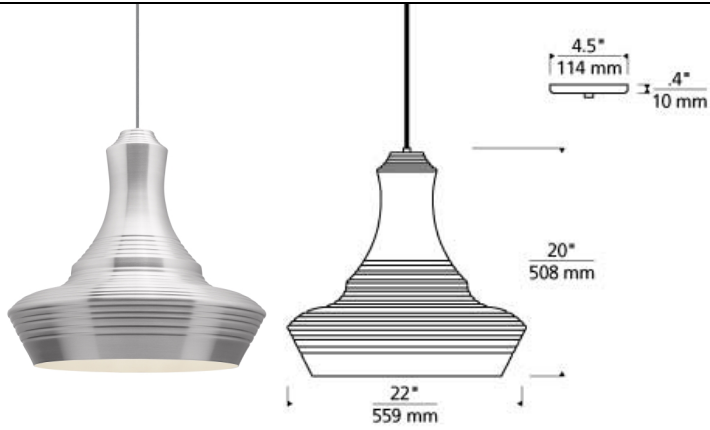

# Menara Grande Pendant

LED T20

## DESCRIPTION

The Menara Grande pendant light from Tech Lighting is as unique as it is sophisticated featuring a Moroccan inspired design. Each curve and contour gives life to this unexpectedly large spun metal fixture. The Menara Grande is available in two contemporary finish, White and Aluminum, each finish option further enhances the style and sophistication of this distinctive light fixture. Scaling at 14.4" in length and 22" in width the Menara Grande is ideal for kitchen island task lighting, dining room lighting and foyer lighting. If scale is a concern, also included in the Menara family is the moderately sized Menara Pendant, simply search for Menara Grande to find its closest relatives. Available lamping options include energy efficient LED and no-lamp. all lamping options, with the exception of no-lamp, are fully-dimmable to create the desired ambiance in your special space. Rated for (1) 75 watt max E26 medium base lamp (Lamp Not Included) . LED includes (1) E26 medium base 9.5 watt 800 delivered lumen 90 CRI 2700K LED A19 lamp. Dimmable with most LED compatible ELV and TRIAC dimmers. Includes 6 feet of field-cutable cloth cord.

## WEIGHT

4.5-5lb / 2.04-2.27kg ±

aluminum

white