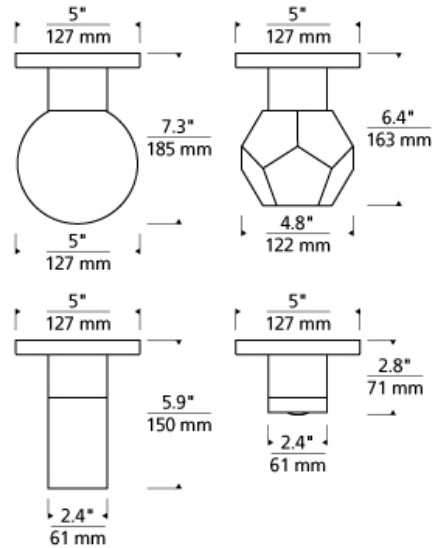

Sopra Ceiling

DESCRIPTION

The Sopra ceiling flush mount light by Tech Lighting is unique in that it is highly-customizable with four distinct shade options, each shade options brings character and sophistication to any space. The decorative accessories are illuminated by a downward-firing LED that is hidden within the minimalist socket and canopy. Shade options include a solid pure optic crystal cylinder, the elegant Mina laser-etched crystal sphere, a faceted diamond-like crystal sphere, and a carefully detailed metal optic ring. Further customize the Sopra by choosing from Satin Nickel or Chrome finish options. With a modest scale the Sopra is ideal for living room lighting, home office lighting and bedroom lighting. The Sopra comes with an energy efficient integrated LED lamp, this lamp option is fully dimmable to create the desired ambiance in your any space. Includes 120v 14.5 watt, 172 delivered lumens, 3000K LED module. Dimmable with low-voltage electronic or triac dimmer.

INSTALLATION

This product can mount to either a 4" square electrical box with round plaster ring or an octagonal electrical box (not included).

WEIGHT

2.0-6.5lb / 0.91-2.95kg ±

cylinder crystal chrome faceted crystal chrome mina crystal chrome metal optic ring chrome cylinder crystal satin nickel faceted crystal satin nickel mina crystal satin nickel metal optic ring satin nickel

ORDERING INFORMATION

700FMSPR	SHAPE OR SIZE	FINISH	LAMP
CC	CYLINDER CYRYSTAL	C CHROME	-LED930
FC	FACETED CRYSTAL	S SATIN NICKEL	-LED930 LED 90 CRI 3000K 120V
TR	METAL OPTIC RING		
MC	MINA CRYSTAL		

TECH LIGHTING®