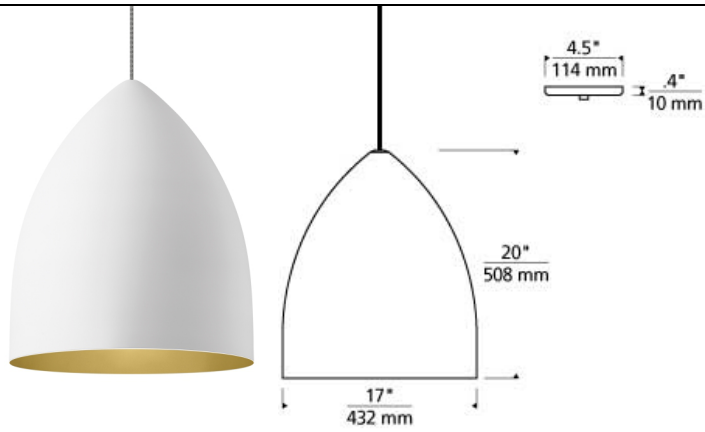

Signal Grande Pendant

LED T20

DESCRIPTION

Inspired by vintage automobile styling of the 1940s, spun metal shades with rubberized paint create a flawlessly smooth look that also offers an unexpected metallic texture and color when viewed from below. Choose from two outer finish options. Rubberized Gray and Rubberized White and choose from four metallic-colored inner finish options. Blue, Copper, Gold, and Platinum. At a 17" diameter, Signal Pendants can be installed as a stand-alone piece, lined up in multiples or combined with the smaller size available at 6.1" diameter. Rated for (1) 150 watt max. E26 medium base lamp (Not Included). LED includes (1) 10 watt, 800 gross lumen, 2700K, medium base LED A19 lamp. Dimmable with most LED compatible ELV and TRIAC dimmers. Includes 12 feet of field-cutable black/white cloth cord.

ACCESSORIES & OPTICAL CONTROLS

Suspension Swag Hook

WEIGHT

4.5-5lb / 2.04-2.27kg ±

rubberized gray/blue rubberized gray/copper rubberized gray/gold rubberized gray/platinum rubberized white/blue rubberized white/copper rubberized white/gold rubberized white/platinum