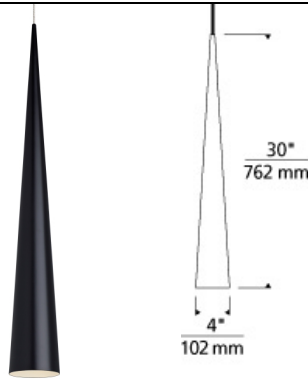

LOW - VOLTAGE PENDANTS

Summit Grande Pendant

DESCRIPTION

The Summit Grande pendant light from Tech Lighting features a sleek, elongated metal cone which is available three contemporary finishes including matte white, matte black and satin nickel. Use alone as a Monopoint pendant, add to a Tech Lighting MonoRail system or combine with the other two sizes of Summit pendant lights, large and small, to create a custom chandelier. Grande includes low-voltage, 50 watt MR16 lamp or replaceable 6 watt, 435 delivered lumen, 3000K replaceable SORAA LED MR16 lamp. Ships with six feet of field-cutttable cable. Works with SORAA.

INSTALLATION

Socket terminates with FreeJack male connector, which may be installed into a system connector. Elements ordered with a system prefix include a connector for that system.

ACCESSORIES & OPTICAL CONTROLS

Line-voltage Swag Hook

WEIGHT

3-3lb / 1.36-1.36kg ±

ORDERING INFORMATION

700	SYSTEM	SUM	SHAPE OR SIZE	FINISH	LAMP
FJ	FREEJACK		G	B BLACK	12 VOLT HALOGEN
MP	MONOPOINT			S SATIN NICKEL	-LED930 12 VOLT LED 90 CRI 3000K
MO	MONORAIL			W WHITE	-24 24 VOLT HALOGEN
MO2	TWO-CIRCUIT MONORAIL				

Note: Note: MP includes 4" Round Flush Canopy.