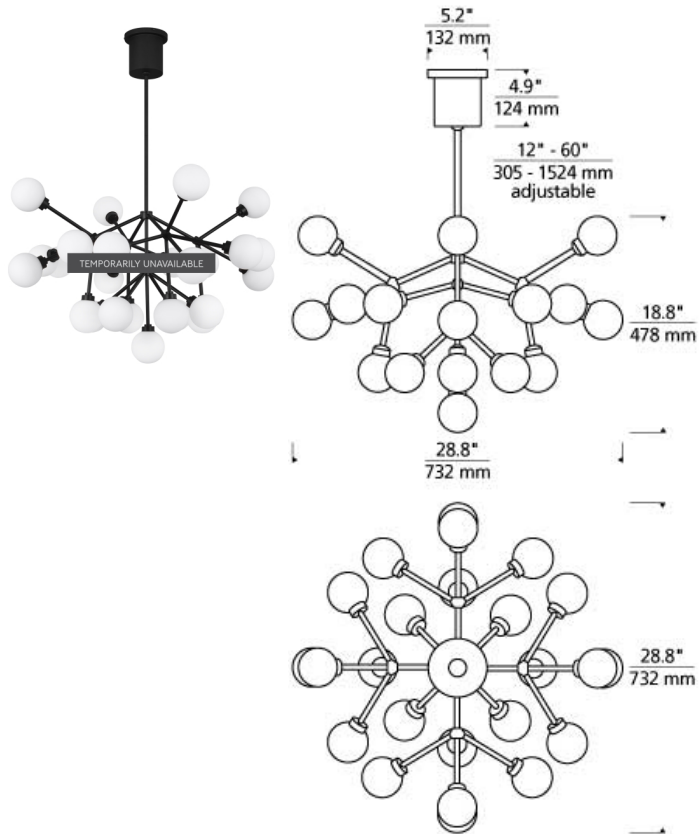

## DESCRIPTION

The Mara LED chandelier from Tech Lighting is a wholly modern interpretation of classic multi-arm chandelier, but rarely does a fixture provide such dramatic impact. Whether you select the warm aged brass finish or the sleek satin nickel finish, each chandelier features twenty five individual frosted glass globes which smoothly diffuse the LED light sources for an unmistakably high-end look. With its medium scale and plentiful, fully dimmable LED light output, the Mara chandelier is an incredible choice for making an impactful statement as dining room lighting, kitchen island lighting, living room lighting or foyer lighting. If you have something larger in mind, be sure to check out the Mara Grande chandelier also available from Tech Lighting. Includes (25) 2.6 watt, 67 delivered lumen (1675 total delivered lumens), 2700K LED modules. Fixture provided with 36 inches of variable rigid stems (includes (1) 12 inch & two 24 inch) in coordinating finish. Dimmable with most LED compatible ELV and TRIAC dimmers. Can be installed on a sloped ceiling up to 45°.

## INSTALLATION

This product can mount to either a 4" square electrical box with round plaster ring or an octagon electrical box.

## WEIGHT

12-12lb / 5.44-5.44kg ±

white/aged brass white/satin nickel white/matte black

## ORDERING INFORMATION

700MRA	COLOR	FINISH	LAMP
	<b>W</b> WHITE	<b>R</b> AGED BRASS <b>B</b> MATTE BLACK <b>S</b> SATIN NICKEL	<b>-LED927</b> LED 90 CRI 2700K 120V

700 MRA \_\_\_\_\_

FIXTURE TYPE: \_\_\_\_\_