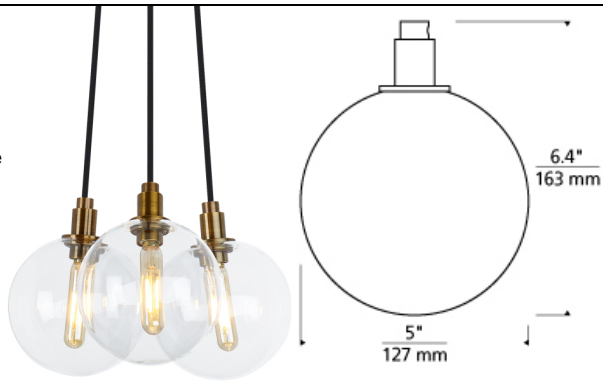

# Gambit 3-Light Chandelier

LED T20

## DESCRIPTION

The Gambit 3-Lite LED multipoint chandelier family from Tech Lighting exudes undeniable beauty and warm contemporary style through its bold use of high end mixed materials and retro-inspired, fully dimmable LED lamping. This broadly appealing contemporary design is offered in three scalable size options including 3-lite, 7-lite and 19-lite versions, and each bring a warm comforting vibe to the wildly popular socket and cord-style pendant trend. The soft curves from their seemingly delicate yet durable borosilicate glass globes make these chandeliers incredibly attractive, especially when combined with coordinating Gambit wall sconce lights also from Tech Lighting, these distinctive chandeliers are sure to add an incredibly warm allure to dining room lighting, kitchen island lighting, bathroom lighting and living room lighting applications alike. Rated for up to (3) 5 watt E12 candelabra base lamps (Not included). LED includes 120 volt 2 watt, 160 delivered lumen (480 total delivered lumens), 2700K, E12 base LED vintage tubular lamps. Fixture provided with 10 feet of field-cutable black cloth cord. Dimmable with most LED compatible ELV and TRIAC dimmers.

## INSTALLATION

This product can mount to either a 4" square electrical box with round plaster ring or an octagon electrical box. 18" minimum hanging height.