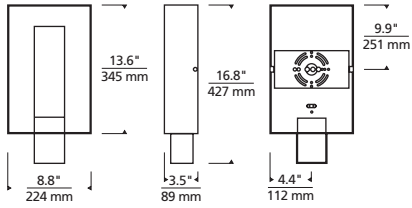

REFUGE SQUARE LARGE OUTDOOR

Refuge Square Large

PHOTOMETRICS*

*For latest photometrics, please visit www.techlighting.com/OUTDOOR

REFUGE SQUARE LARGE

Total Lumen Output:	1098
Total Power:	18
Luminaire Efficacy:	61
Color Temp:	2700K
CRI:	90
BUG Rating:	N/A

PROJECT INFO

FIXTURE TYPE & QUANTITY	JOB NAME & INFO	NOTES

GENERATION BRANDS
7400 Linder Avenue, Skokie, Illinois 60077

T 847.410.4400 F 847.410.4500