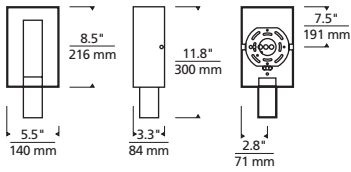

REFUGE SQUARE SMALL OUTDOOR

Refuge Square Small

PHOTOMETRICS*

*For latest photometrics, please visit www.techlighting.com/OUTDOOR

REFUGE SQUARE SMALL

Total Lumen Output:	610
Total Power:	10
Luminaire Efficacy:	61
Color Temp:	2700K
CRI:	90
BUG Rating:	N/A

PROJECT INFO

FIXTURE TYPE & QUANTITY	JOB NAME & INFO	NOTES

GENERATION BRANDS
7400 Linder Avenue, Skokie, Illinois 60077

T 847.410.4400 F 847.410.4500