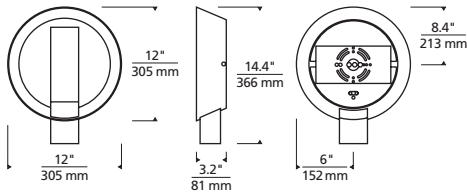

REFUGE ROUND LARGE OUTDOOR

Refuge Round Large

PHOTOMETRICS*

*For latest photometrics, please visit www.techlighting.com/OUTDOOR

REFUGE ROUND LARGE

Total Lumen Output:	915
Total Power:	15
Luminaire Efficacy:	61
Color Temp:	2700K
CRI:	90
BUG Rating:	N/A

PROJECT INFO

FIXTURE TYPE & QUANTITY

JOB NAME & INFO

NOTES

GENERATION BRANDS
7400 Linder Avenue, Skokie, Illinois 60077

T 847.410.4400 F 847.410.4500

© 2017 Tech Lighting, L.L.C. All rights reserved. The "Tech Lighting" graphic is a registered trademark of Tech Lighting, L.L.C. Tech Lighting reserves the right to change specifications for product improvements without notification.