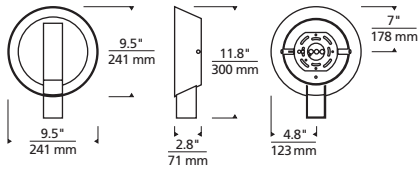

REFUGE ROUND SMALL OUTDOOR

Refuge Round Small

PHOTOMETRICS*

*For latest photometrics, please visit www.techlighting.com/OUTDOOR

REFUGE ROUND SMALL

Total Lumen Output:	610
Total Power:	10
Luminaire Efficacy:	61
Color Temp:	2700K
CRI:	90
BUG Rating:	N/A

PROJECT INFO

FIXTURE TYPE & QUANTITY	JOB NAME & INFO	NOTES

GENERATION BRANDS
7400 Linder Avenue, Skokie, Illinois 60077

T 847.410.4400 F 847.410.4500