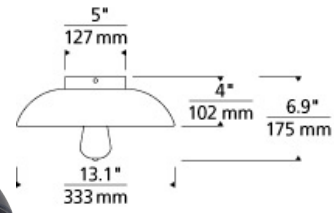

FLUSH & SEMI-FLUSH MOUNT

Fett Ceiling

DESCRIPTION

The Fett pendant light from Tech Lighting is an instant classic. This significantly scaled pendant light cohesively blends its characteristic domed silhouette with its incredibly deep, weathered zinc finish. Its wonderfully imperfect signature texture is naturally created during a meticulous molten aluminum sand casting process that results in a noticeably thick shade that projects a truly monolithic presence. The scale and impact this large pendant light brings to a space makes it ideal for dining room lighting, living room lighting and home office lighting. Whether you select the efficient LED lamping or standard incandescent lamping, both options are fully dimmable to create the desired ambiance. Incandescent includes 60 watt, medium base S26 squirrel cage lamp. LED includes 3.5 watt, 300 delivered lumen, 2200K or 2700K, medium base LED vintage squirrel cage lamp. Incandescent dimmable with standard incandescent dimmer. LED dimmable with LED compatible dimmer.

INSTALLATION

This product can mount to either a 4" square electrical box with round plaster ring or an octagonal electrical box (not included).

WEIGHT

5.5-5.5lb / 2.49-2.49kg ±

weathered zinc

ORDERING INFORMATION