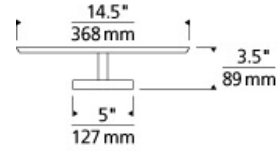

CEILING COLLECTION

Centric 13 Ceiling

DESCRIPTION

The Centric 13 ceiling light from Tech Lighting instantly contributes a modern vibe to any space it graces. This unique ceiling light is constructed of two concentric circular metal discs – the first being an ultra-slim backplate offered in two diameters, the second being a floating suspended disc which houses the upward-firing LED light source. Together, they create a visually alluring combination of shadow and light with smooth, fully dimmable indirect illumination perfect for hallway lighting, bedroom lighting, bathroom lighting, home office lighting or closet lighting. Finish options include a painted matte white finish for an incredibly minimalist look, or satin nickel plating for a decorative twist. Includes 14 watt, 456 delivered lumen, 2700K LED module. May be wall or ceiling mounted. ADA compliant. Dimmable with low-voltage electronic dimmer.

INSTALLATION

This product can mount to either a 4" square electrical box with round plaster ring or an octagonal electrical box.

WEIGHT

2.3-2.3lb / 1.04-1.04kg ±

matte white / satin nickel base matte white / matte white base

ORDERING INFORMATION

700FMCTC	LENGTH (A)	FINISH	LAMP
13	13"	WS WHITE/SATIN NICKEL WWWHITE/WHITE	-LED927 LED 90 CRI 2700K 120V -LED927-277 LED 90 CRI 2700K 277V

7400 Linder Avenue T 847.410.4400
Skokie, Illinois 60077 F 847.410.4500