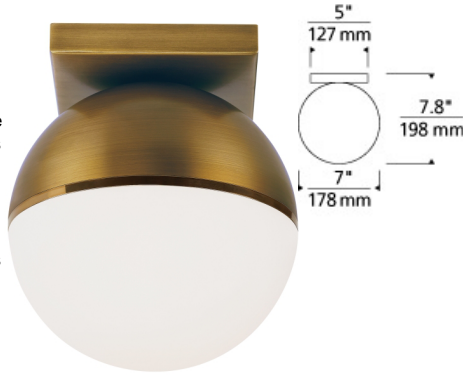

Akova Ceiling

DESCRIPTION

Inspired by mid-century design, the Akova ceiling light from Tech Lighting elevates the simple sphere into an elegant contemporary statement. Distinctly divided into three unified regions, each fixture features a metal housing available in three on-trend finishes that is briefly separated from a beautiful glass diffuser by a complementary decorative metal band. This contemporary ceiling light has real presence in the spaces it illuminates, especially when used in combination with coordinating Akova wall sconce lights or Akova pendant lights within a contemporary kitchen, dining room or hallway. Includes 14 watt, 640 delivered lumen, 2700K LED module.

INSTALLATION

This product can mount to either a 4" square electrical box with round plaster ring or an octagonal electrical box (not included).

WEIGHT

2.2-2.2lb / 1-1kg ±

aged brass / bright brass

matte black / bright brass

matte white / chrome

ORDERING INFORMATION

700FMAKV COLOR

LAMP

RR AGED BRASS/BRIGHT BRASS

-LED927 LED 90 CRI 2700K 120V

BR MATTE BLACK/AGED BRASS

WC MATTE WHITE/CHROME