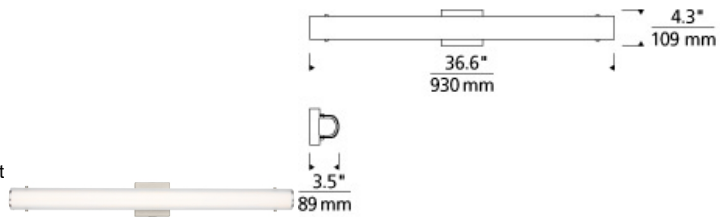

BATH COLLECTION

Halo 36 Bath

DESCRIPTION

The Halo LED bath light from Tech Lighting features a warm contemporary design that is universally appealing. At its core, this vanity light's oval inner glass diffuser is beautifully echoed by a secondary semi-translucent micro-frosted glass diffuser to create alluring dimension and depth with highly functional illumination. Three length options allow this bath light to be adapted to powder room lighting as well as master bathroom lighting. In addition to each Halo bath light fixture being able to be mounted horizontally above a mirror, they also can be mounted vertically flanking a mirror or as a wall sconce light and are fully dimmable for creating the desired ambiance. Includes 30 watt, 1050 delivered lumen, 2700K LED module. Mounts horizontally or vertically. ADA compliant. Dimmable with low-voltage electronic dimmer.

INSTALLATION

This product can mount to either a 4" square electrical box with round plaster ring or an octagonal electrical box (not included).

WEIGHT

3.5-3.5lb / 1.59-1.59kg ±

satin nickel

ORDERING INFORMATION

700BCHALO LENGTH (A)	FINISH	LAMP
36 36"	C CHROME S SATIN NICKEL	-LED927 LED 90 CRI 2700K 120V -LED927-277 LED 90 CRI 2700K 277V

TECH LIGHTING®

7400 Linder Avenue T 847.410.4400
Skokie, Illinois 60077 F 847.410.4500