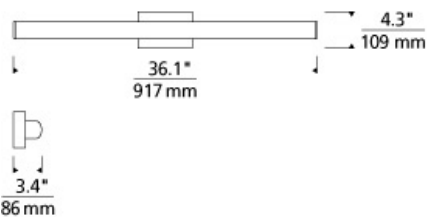

BATH COLLECTION

Basis 36 Bath

DESCRIPTION

The Basis LED bath light from Tech Lighting is one of our most universally appealing fixtures. Clean, classic contemporary styling comes to life as the linear and curved elements of this vanity light converge in a simple design which offers superior performance at an exceptional value. Three length options allow this bath light to be adapted to powder room lighting as well as master bathroom lighting. In addition to each Basis bath light fixture being able to be mounted horizontally above a mirror, they also can be mounted vertically flanking a mirror or as a wall sconce light and are fully dimmable for creating the desired ambiance. Includes 30 watt, 1200 delivered lumen, 2700K LED module. Mounts horizontally or vertically. ADA compliant. Dimmable with low-voltage electronic dimmer.

INSTALLATION

This product can mount to either a 4" square electrical box with round plaster ring or an octagonal electrical box (not included).

WEIGHT

3.4-3.4lb / 1.54-1.54kg ±

chrome

ORDERING INFORMATION

700BCBAS	LENGTH (A)	FINISH	LAMP
	36 36"	C CHROME S SATIN NICKEL	-LED927 LED 90 CRI 2700K 120V -LED927-277 LED 90 CRI 2700K 277V