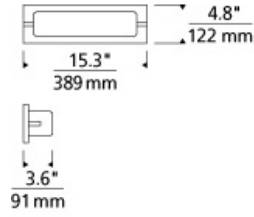

BATH COLLECTION

Arris 1-Lite Wall/Bath

DESCRIPTION

The Arris LED bath light from Tech Lighting is a modern take on the classic three-, four-, and five-light vanity light fixtures. Featuring a handsome full-length backplate in your choice of high quality metallic finishes, its crisp metal details complement its frosted rectangular molded glass shades for a tailored, sophisticated look which fits design aesthetics ranging from clean contemporary to warm contemporary. In addition to each Arris bath light fixture being able to be mounted horizontally above a mirror, they also can be mounted vertically flanking a mirror or as a wall sconce light and are fully dimmable for creating the desired ambiance. Includes 25 watt, 860 delivered lumen, 2700K LED module. Mounts horizontally or vertically. ADA compliant. Dimmable with low-voltage electronic dimmer.

INSTALLATION

This product can mount to either a 4" square electrical box with round plaster ring or an octagonal electrical box (not included).

WEIGHT

2.2-2.2lb / 1-1kg ±

ORDERING INFORMATION

700BCARS	LENGTH (A)	FINISH	LAMP
1	15"	C CHROME S SATIN NICKEL	-LED927 LED 90 CRI 2700K 120V -LED927-277 LED 90 CRI 2700K 277V

TECH LIGHTING®

7400 Linder Avenue
Skokie, Illinois 60077

T 847.410.4400
F 847.410.4500

Tech Lighting, L.L.C.

700BC ARS _____

FIXTURE TYPE: _____

JOB NAME: _____

NOTES: _____

©2017 Tech Lighting, L.L.C. All Rights Reserved. The "Tech Lighting" graphic is a registered trademark of Tech Lighting, L.L.C. Tech Lighting reserves the right to change specifications for product improvements without notification.