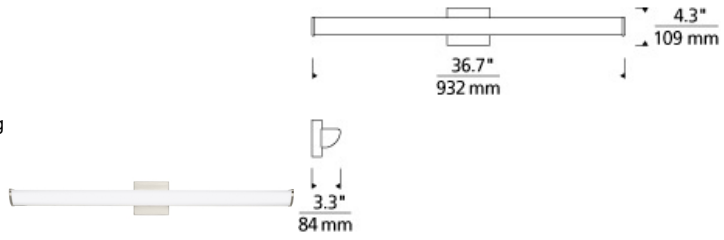

BATH COLLECTION

Adera 36 Bath

DESCRIPTION

The Adera LED bath light from Tech Lighting features a quarter rounded, wedge-shaped linear molded glass diffuser which directionally distributes the vanity light fixture's abundant warm LED light. In addition to each Adera bath light fixture being able to be mounted horizontally above a mirror, its angled light distribution makes it exceptionally function when mounted vertically flanking a mirror as a wall sconce light. Three length options allow this bath light to be adapted to powder room lighting as well as master bathroom lighting and each are fully dimmable for creating the desired ambiance. Includes 30 watt, 1200 delivered lumen, 2700K LED module. Mounts horizontally or vertically. ADA compliant. Dimmable with low-voltage electronic dimmer.

INSTALLATION

This product can mount to either a 4" square electrical box with round plaster ring or an octagonal

WEIGHT

3.4-3.4lb / 1.54-1.54kg ±

chrome

satin nickel

ORDERING INFORMATION

700BCADR	LENGTH (A)	FINISH	LAMP
36	36"	C CHROME S SATIN NICKEL	-LED927 LED 90 CRI 2700K 120V -LED927-277 LED 90 CRI 2700K 277V