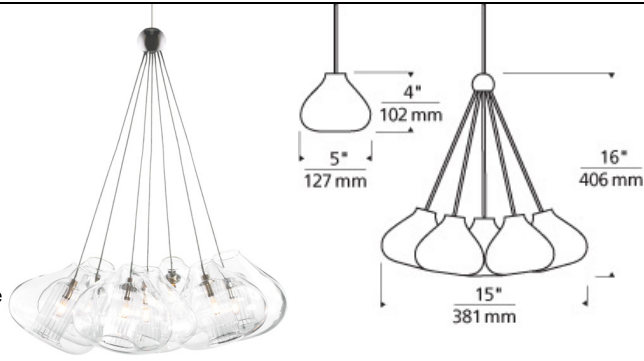

LOW - VOLTAGE PENDANTS

Cheers Pendant

DESCRIPTION

Cheer with clear glass globe and fused center tube. Cheers with seven clear glass globes with fused center tubes suspended from one central hub Cheer includes includes one low-voltage, 10 watt xenon bi-pin lamp or 3 watt, 600 delivered lumen, 90 CRI 3000K LED module. Cheers includes seven low-voltage, 10 watt xenon bi-pin lamps or seven 3 watt, 90 CRI 3000K LED modules.. Each include six feet of field-cuttable suspension cable.

INSTALLATION

Socket terminates with FreeJack male connector, which may be installed into a system connector. Elements ordered with a system prefix include a connector for that system. 7-Lite is not recommended for Kable Lite due to weight.

Note: MP includes 4" Round Flush Canopy.

Tech Lighting, L.L.C.

700 ____ CHR _____

FIXTURE TYPE: _____

JOB NAME: _____

NOTES: _____
