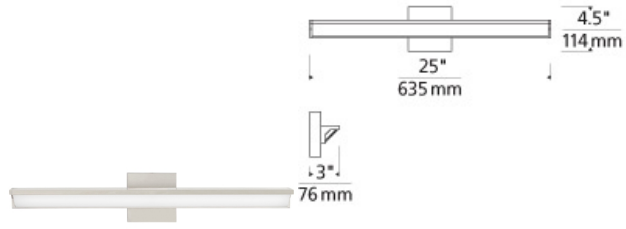

BATH COLLECTION

Yukon Bath

DESCRIPTION

Ultra-modern appeal exudes from the extremely slim, yet bold, Yukon bath vanity light from Tech Lighting. The optic-quality acrylic diffusor effectively and evenly disperses light from the high-powered LED module hidden within. Includes 20 watt, 1409 delivered lumen, 3000K LED module. Dimmable with low-voltage electronic dimmer. May be mounted vertically or horizontally. ADA compliant.

INSTALLATION

This product can mount to either a 4" square electrical box with round plaster ring or an octagonal electrical box. May be mounted horizontally or vertically. For wall mount use only.

WEIGHT

3.34lb / 1.51kg ±

satin nickel

white

ORDERING INFORMATION

700BCYKN	LENGTH (A)	FINISH	LAMP
25	25"	S SATIN NICKEL W WHITE	-LED930 LED 90 CRI 3000K 120V -LED930-277 LED 90 CRI 3000K 277V

700BCYKN _____

FIXTURE TYPE: _____