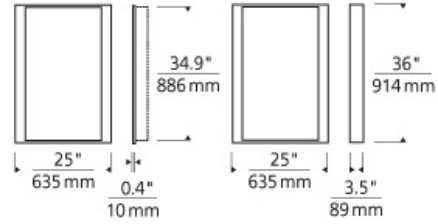

### DESCRIPTION

Rectangular mirror surrounded by a cove of diffused white light. Available in two styles: recessed and surface. Provides shadow-free task and ambient light. Recessed version requires modifications to existing wall construction. Halogen includes eight 120 volt, 40 watt G9 base halogen lamps; compact fluorescent includes two 39 watt T5 high output linear fluorescent lamps and electronic ballast. LED version includes eight 5 watt, 840 lumen, 3000K LED. Recessed version requires modifications to existing wall construction. ADA compliant.

### WEIGHT

50.00lb / 22.68kg ±

siber mirror