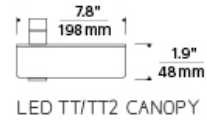

LINE - VOLTAGE PENDANTS / SUSPENSION

Manette Grande Pendant

DESCRIPTION

The Manette Grande pendant light by Tech Lighting is an elevated version of the classic cylinder pendant. With its simple cylindrical design and added sleek metal bands, the Manette Grande exudes style and simplicity. This hand-blown pendant can be customized via several color combinations to match your unique preferences. Available color options include Clear, Smoke, White and Transparent Smoke. Three on-trend hardware finishes are available along with your choice of energy efficient LED lamps. Due to its larger size, the Manette Grande is ideal for kitchen island task lighting, dining room lighting and home office lighting applications. Your choice of 16 upper and lower glass and acrylic color combinations allow opportunity for incredible personalization. LED light sources fire simultaneously up and down to evenly illuminate the glass while contributing both direct and indirect illumination. Includes 18 watt, 925 net lumen (725 lumens down/200 lumens up) LED modules. Dimmable with low-voltage electronic dimmer.

ACCESSORIES & OPTICAL CONTROLS

Swag Hook

WEIGHT

5.16lb / 2.34kg ±

clear / clear
black ring

clear / transparent smoke
black ring

smoke / smoke
satin nickel ring

smoke / white
satin nickel ring