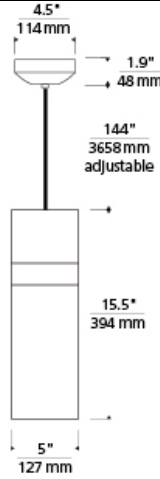

LINE - VOLTAGE PENDANTS / SUSPENSION

Manette Grande Pendant

DESCRIPTION

The Manette Grande pendant light by Tech Lighting is an elevated version of the classic cylinder pendant. With its simple cylindrical design and added sleek metal bands, the Manette Grande exudes style and simplicity. This hand-blown pendant can be customized via several color combinations to match your unique preferences. Available color options include Clear, Smoke, White and Transparent Smoke. Three on-trend hardware finishes are available along with your choice of energy efficient LED lamps. Due to its larger size, the Manette Grande is ideal for kitchen island task lighting, dining room lighting and home office lighting applications. Your choice of 16 upper and lower glass and acrylic color combinations allow opportunity for incredible personalization. LED light sources fire simultaneously up and down to evenly illuminate the glass while contributing both direct and indirect illumination. Includes 18 watt, 925 net lumen (725 lumens down/200 lumens up) LED modules. Dimmable with low-voltage electronic dimmer.

ACCESSORIES & OPTICAL CONTROLS

Swag Hook

WEIGHT

5.16lb / 2.34kg ±

clear / clear
black ring

clear / transparent smoke
black ring

smoke / smoke
satin nickel ring

smoke / white
satin nickel ring