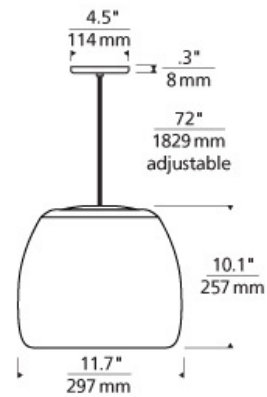

LINE - VOLTAGE PENDANTS / SUSPENSION

Karam Pendant

DESCRIPTION

The oversized scale and alluring texture of the Karam pendant by Tech Lighting is an artisanal work of class. Texture and scale join forces to define this entirely ceramic made pendant. The outer walls of each over-sized shade are textured and painted by hand to create the rough and inherently unique appearance of the Karam. Available in two modern colors of Concrete and Black, the with neutral color tones to further detail the raw ceramic design. Due to its unexpected scale, the Karam pendant is ideal for dining room lighting, kitchen island task lighting, and family room lighting applications. Small incandescent version includes 72 watt, medium base A19 lamp. Large incandescent includes 150 watt, G40 globe lamp. Small and Large LED include 19 watt, A21 LED lamp. Incandescent version dimmable with standard incandescent dimmer. LED version dimmable with an LED compatible dimmer. Consult lamp manufacturer for more information. Small provided with six field-cuttable cloth cord to match finish selection. Large provided with twelve field-cuttable cloth cord to match finish selection.

INSTALLATION

This product can mount to either a 4" square electrical box with round plaster ring or an octagonal electrical box (not included).

WEIGHT

12.00lb / 5.44kg ±

black/black

black / black
large

black / black
small

concrete / white
large

concrete / white
small

ORDERING INFORMATION

700 SYSTEM	KRMP	SHAPE OR SIZE	COLOR	LAMP
TD	LINE-VOLTAGE PENDANTS/SUSPENSION	L LARGE S SMALL	BB BLACK/BLACK CW CONCRETE/WHITE	INCANDESCENT 120V -LED927 A21 LED 90 CRI 2700K 120V