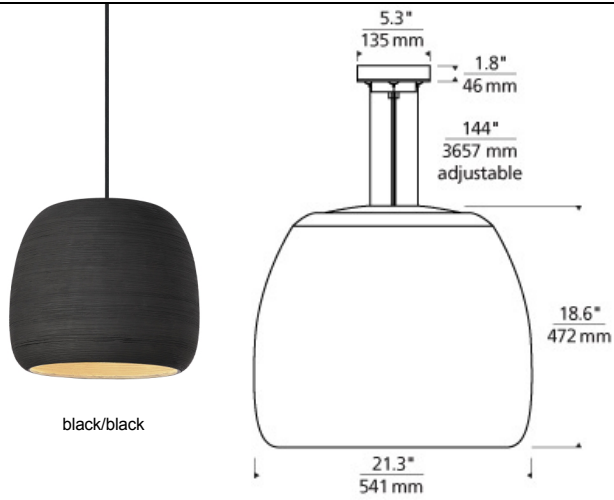

LINE - VOLTAGE PENDANTS / SUSPENSION

Karam Pendant

DESCRIPTION

The oversized scale and alluring texture of the Karam pendant by Tech Lighting is an artisanal work of class. Texture and scale join forces to define this entirely ceramic made pendant. The outer walls of each over-sized shade are textured and painted by hand to create the rough and inherently unique appearance of the Karam. Available in two modern colors of Concrete and Black, the with neutral color tones to further detail the raw ceramic design. Due to its unexpected scale, the Karam pendant is ideal for dining room lighting, kitchen island task lighting, and family room lighting applications. Small incandescent version includes 72 watt, medium base A19 lamp. Large incandescent includes 150 watt, G40 globe lamp. Small and Large LED include 19 watt, A21 LED lamp. Incandescent version dimmable with standard incandescent dimmer. LED version dimmable with an LED compatible dimmer. Consult lamp manufacturer for more information. Small provided with six field-cuttable cloth cord to match finish selection. Large provided with twelve field-cuttable cloth cord to match finish selection.

INSTALLATION

This product can mount to either a 4" square electrical box with round plaster ring or an octagonal electrical box (not included).

WEIGHT

12.00lb / 5.44kg ±

black/black

black / black
large

black / black
small

concrete / white
large

concrete / white
small

ORDERING INFORMATION

700 SYSTEM	KRMP	SHAPE OR SIZE	COLOR	LAMP
TD	LINE-VOLTAGE PENDANTS/SUSPENSION	L LARGE S SMALL	BB BLACK/BLACK CW CONCRETE/WHITE	INCANDESCENT 120V -LED927 A21 LED 90 CRI 2700K 120V