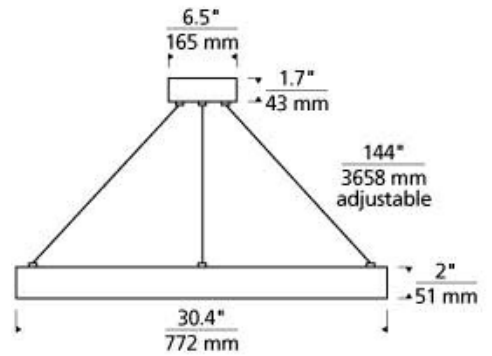

## SPECIFICATIONS

HARDWARE MATERIAL	Metal
SHADE MATERIAL	Aluminum
NET WEIGHT	10 lbs
HEIGHT	2in
WIDTH	30.4in
LENGTH	30.4in
UP LIGHT / DOWN LIGHT / BOTH?	
WET LISTED	
DAMP LISTED	Yes
DRY LISTED	
MIN. HANGING HEIGHT	15.7in
MAX HANGING HEIGHT	147.7in
TOTAL CORD LENGTH	144in
TOTAL STEM LENGTH	
STEM QTY	
SLOPED CEILING ADAPTABLE?	Yes
GENERAL LISTING	ETL Listed
INCLUDES	