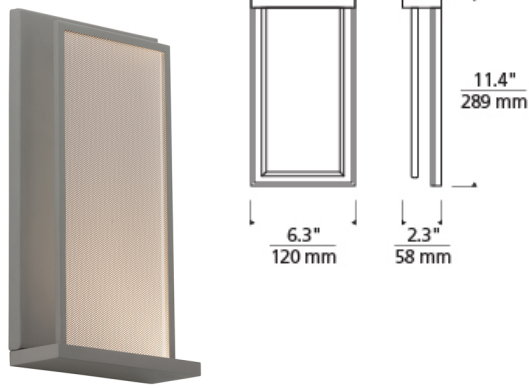

WALL COLLECTION

Istra Wall

DESCRIPTION

LED light guide technology allows an ultra-slim profile, just 2.3" from the wall, while drawing in the curious eye seeking the source of the light. What appears to be a semi-transparent panel of glass when off, then illuminates across the entire surface creating a warm ambient glow. Mounts base up or base down. Includes 6 watt, 390 net lumen, 3000K LED assembly. Dimmable with low-voltage electronic dimmer.

INSTALLATION

This product can mount to either a 4" square electrical box with round plaster ring or an octagonal electrical box (not included).

WEIGHT

3.09lb / 1.4kg ±

antique bronze

gray

satin nickel

white