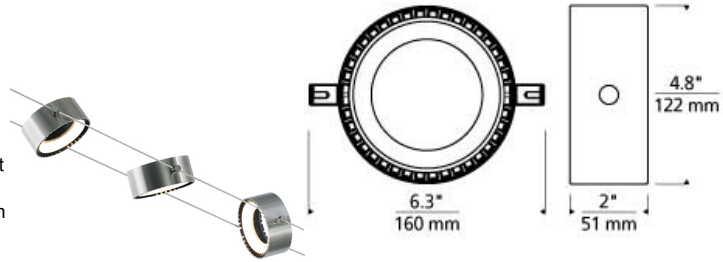

LOW - VOLTAGE HEADS

K-Corum Head

DESCRIPTION

The K-Corum display head by Tech Lighting combines intriguing design with high performance. This unique display head is specially designed for a 5.5" cable separation, making for an even wider spread of light onto surrounding surfaces, and comes with an integrated fully dimmable 3000k LED lamp. The thin metal frame and exposed geometrical heat sink make for a modern industrial look while providing a 360° light output ideal for direct or indirect illumination. The K-Corum display head is ideal for commercial lighting applications such as retail stores, libraries and galleries. The head rotates 360° making it ideal for direct or indirect illumination. Inspired by the latest in automotive LED headlamp technology, when viewed from behind, the center glows with a hint of illumination. Ships with 5 watt, 265 net lumen, 3000K LED.

WEIGHT

1.19lb / 0.54kg ±

k-corum head

ORDERING INFORMATION

700KLCRM	CRI	COLOR TEMP	CABLE SEPARATION	FINISH	LAMP
8	80 CRI	30 3000K	5.5"	S SATIN NICKEL	-LED LED

TECH LIGHTING®

7400 Linder Avenue T 847.410.4400
 Skokie, Illinois 60077 F 847.410.4500