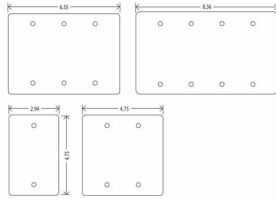

**MASQUE® 5000 SERIES**

**Masque® 5000 Series  
4-Decorator/Rocker**

**E15**

Catalog #: 5555W

**APPLICATIONS**

Designed for residential and commercial use for enhanced aesthetic and durability  
N/A

**PRODUCT FEATURES**

Color: White

**CONFIGURATION**

Gangs: 4

**PRODUCT MEASUREMENTS**

Wt. Ea. (Lbs.): 0.170

**PACKAGING**

Package Type: Polybag  
 Minimum Pack Qty.: 10  
 Std. Pkg.: 10  
 Product UPC-A Labeled: Yes  
 Ship Carton Length (in.): 9.75  
 Ship Carton Width (in.): 3.63  
 Ship Carton Height (in.): 5.50  
 Ctn Weight (Lbs.): 1.70  
 Pallet Qty: 3600.00  
 UPC Number: 092326101806  
 I2of5: 30092326101807