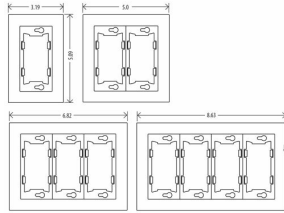

**ALLURE™ DESIGNER WALLPLATES**

Allure® Wallplate Frames  
N/A

E17

Catalog #: A4000W

**APPLICATIONS**

Allure® wallplates cover outdated, mismatched receptacles; transforming them to a clean-line, sleek, contemporary look with no visible screws.  
N/A

**PRODUCT FEATURES**

- Use one plate with different inserts to fit any combination of outlet or switch
- Quick and easy to install in under a minute with no electrical work
- Saves time and money by covering existing devices instead of replacing them
- Polycarbonate material resists wear and tear

**GENERAL PRODUCT INFORMATION**

Color: White

**CONFIGURATION**

Gangs: 4

**PRODUCT MEASUREMENTS**

Wt. Ea. (Lbs.): 0.183

**PACKAGING**

Package Type: Carded  
 Minimum Pack Qty.: 3  
 Std. Pkg.: 3  
 Product UPC-A Labeled: Yes  
 Weight (Lbs. Per/C): 18.30  
 Ship Carton Length (in.): 15.75  
 Ship Carton Width (in.): 13.58  
 Ship Carton Height (in.): 12.99  
 Ctn Weight (Lbs.): 16.45  
 Pallet Qty: 2430.00  
 UPC Number: 092326711241  
 I2of5: 30092326711242