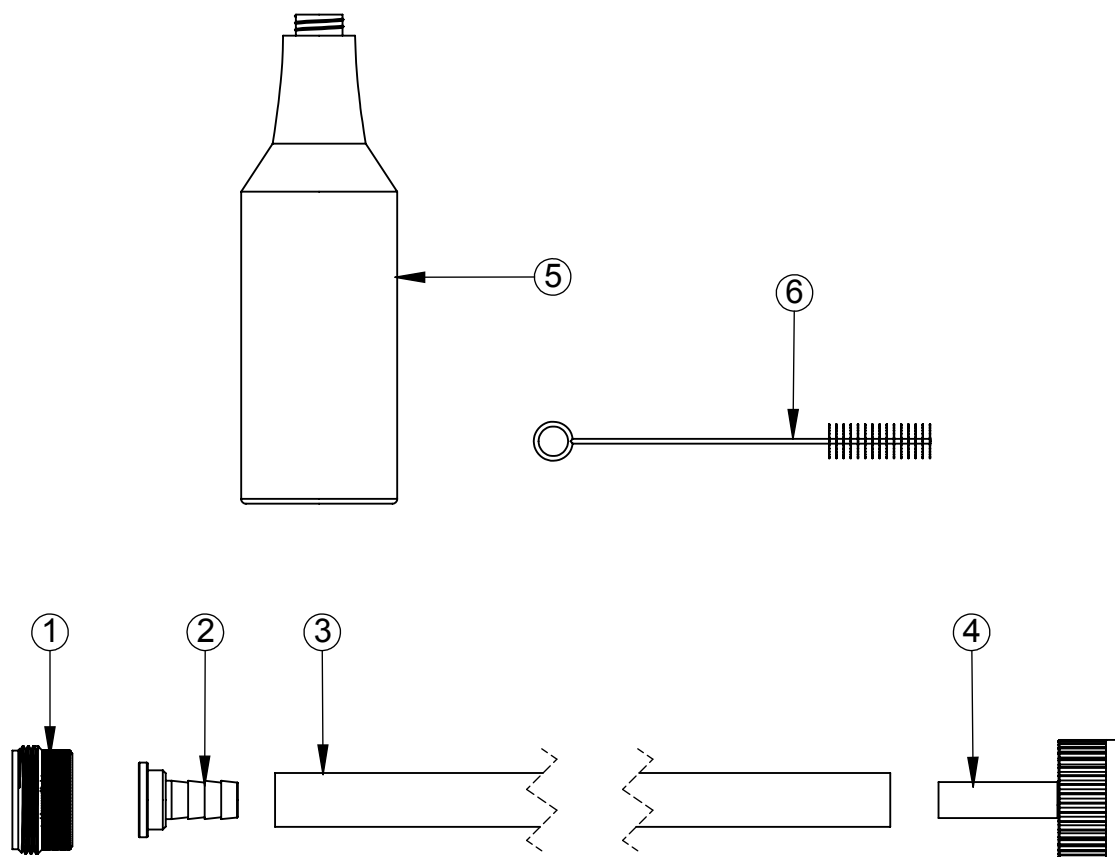

# KIT, CLEANING, 1 QT, GRAVITY

PARTS BREAKDOWN

<u>ITEM</u>	<u>PART NO</u>	<u>DESCRIPTION</u>
1.	4353N-1	ADAPTOR BARREL NICKEL PLATED
2.	526E	NIPPLE. HOSE 5/16"
3.	549C	TBG, CLR 5/16" X 9/16"
4.	1941-4APC	CAP, 28mm, BLUE W/ TIP
5.	1941-4APS	BOTTLE, SPRAY 32 OZ ROUND
6.	905W	BRUSH, 3/4 X 3 3/8 X 8 3/4