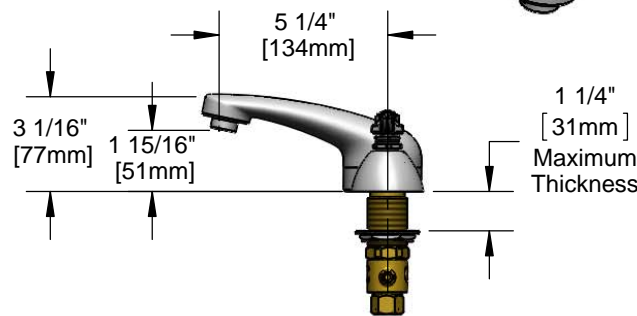

#### Architect/Engineering Specifications:

8" concealed deck mount mixing faucet with forged brass body, polished chrome plated cast spout with 0.5 GPM non-aerated spray device, compression cartridges, lever handles, polished chrome plated escutcheons and 1/2" NPSM male inlets with coupling nuts. Certified to ASME A112.18.1/CSA B125.1, NSF 61-Section 9 and NSF 372. Meets ADA ANSI/ICC A117.1 requirements.

#### Features & Benefits:

- 8" EasyInstall concealed deck mount mixing faucet w/ forged brass body
- Polished chrome plated brass cast spout
- 0.5 GPM non-aerated spray device, Series 3 (B-0199-03-N05)
- Eterna compression cartridges
- Lever handles w/ color coded indexes
- 1/2" NPSM male inlets w/ coupling nuts
- Material: Forged brass body, chrome plated metal handles, and escutcheons & polished chrome plated brass cast spout