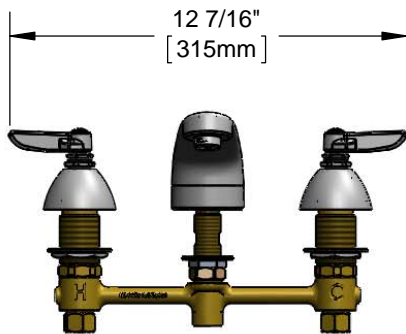

#### Architect/Engineering Specifications:

8" concealed deck mount mixing faucet with forged brass body, polished chrome plated cast spout with 0.5 GPM non-aerated spray device, compression cartridges, lever handles, polished chrome plated escutcheons and 1/2" NPSM male inlets with coupling nuts. Certified to ASME A112.18.1/CSA B125.1, NSF 61-Section 9 and NSF 372. Meets ADA ANSI/ICC A117.1 requirements.

#### Features & Benefits:

- 8" EasyInstall concealed deck mount mixing faucet w/ forged brass body
- Polished chrome plated brass cast spout
- 0.5 GPM non-aerated spray device, Series 3 (B-0199-03-N05)
- Eterna compression cartridges
- Lever handles w/ color coded indexes
- 1/2" NPSM male inlets w/ coupling nuts
- Material: Forged brass body, chrome plated metal handles, and escutcheons & polished chrome plated brass cast spout