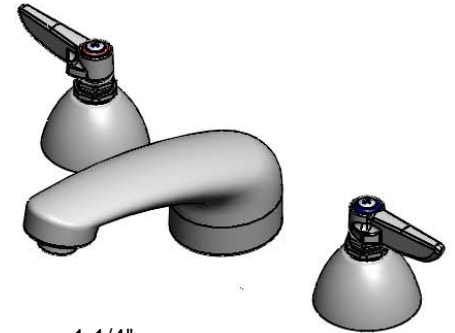

#### Architect/Engineering Specifications:

8" concealed deck mount mixing faucet with forged brass body, polished chrome plated cast spout with 0.5 GPM non-aerated spray device, compression cartridges, lever handles, polished chrome plated escutcheons and 1/2" NPSM male inlets with coupling nuts. Certified to ASME A112.18.1/CSA B125.1, NSF 61-Section 9 and NSF 372. Meets ADA ANSI/ICC A117.1 requirements.

#### Features & Benefits:

- 8" EasyInstall concealed deck mount mixing faucet w/ forged brass body
- Polished chrome plated brass cast spout
- 0.5 GPM non-aerated spray device, Series 3 (B-0199-03-N05)
- Eterna compression cartridges
- Lever handles w/ color coded indexes
- 1/2" NPSM male inlets w/ coupling nuts
- Material: Forged brass body, chrome plated metal handles, and escutcheons & polished chrome plated brass cast spout