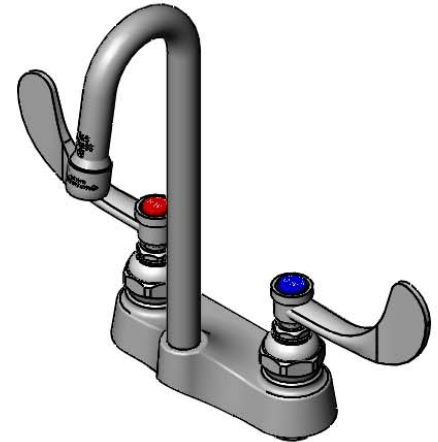

#### Architect/Engineering Specifications:

4" deck mount mixing faucet with polished chrome plated brass body, rigid gooseneck with 0.5 GPM non-aerated spray device, compression cartridges, 4" wrist action handles and 1/2" NPSM male inlets with compression nuts. Certified to ASME A112.18.1/CSA B125.1, NSF 61-Section 9 and NSF 372. Meets ADA ANSI/ICC A117.1 requirements.

#### Features & Benefits:

- 4" deck mount mixing faucet w/ polished chrome plated brass body
- 2 7/8" rigid gooseneck
- 0.5 GPM non-aerated spray device, Series 1 (B-0199-01-N05)
- Eterna compression cartridges
- 4" wrist action handles with color coded indexes
- 1/2" NPSM male inlets with coupling nuts
- Material: Polished chrome plated brass body and tubular spout, chrome plated metal handles

#### Optional Handles

- 4" Wrist Action (Standard)
- Lever
- 4-Arm

#### Optional Cartridges

- Quarter-Turn Cerama
- Eterna (Standard)
- Quarter-Turn Eterna
- Push Button Metering
- Pivot Action Metering
- Wrist Action Metering