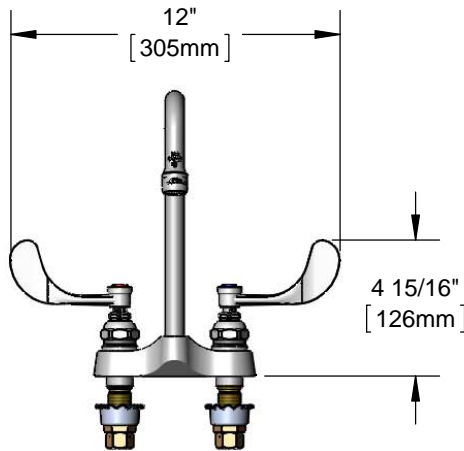

#### Architect/Engineering Specifications:

4" deck mount mixing faucet with polished chrome plated brass body, rigid gooseneck with 0.5 GPM non-aerated spray device, compression cartridges, 4" wrist action handles and 1/2" NPSM male inlets with compression nuts. Certified to ASME A112.18.1/CSA B125.1, NSF 61-Section 9 and NSF 372. Meets ADA ANSI/ICC A117.1 requirements.

#### Features & Benefits:

- 4" deck mount mixing faucet w/ polished chrome plated brass body
- 2 7/8" rigid gooseneck
- 0.5 GPM non-aerated spray device, Series 1 (B-0199-01-N05)
- Eterna compression cartridges
- 4" wrist action handles with color coded indexes
- 1/2" NPSM male inlets with coupling nuts
- Material: Polished chrome plated brass body and tubular spout, chrome plated metal handles