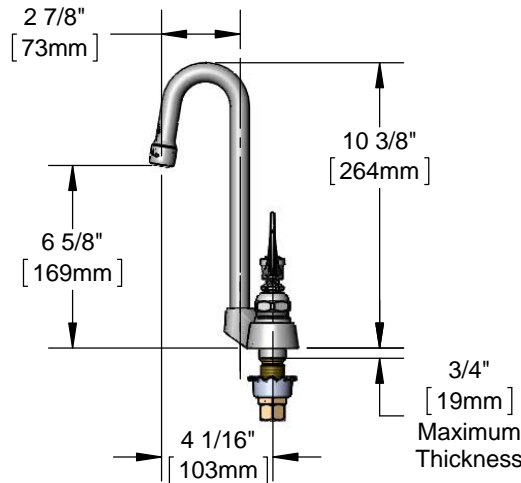

#### Architect/Engineering Specifications:

4" deck mount mixing faucet with polished chrome plated brass body, rigid gooseneck with 0.5 GPM non-aerated spray device, compression cartridges, 4" wrist action handles and 1/2" NPSM male inlets with compression nuts. Certified to ASME A112.18.1/CSA B125.1, NSF 61-Section 9 and NSF 372. Meets ADA ANSI/ICC A117.1 requirements.

#### Features & Benefits:

- 4" deck mount mixing faucet w/ polished chrome plated brass body
- 2 7/8" rigid gooseneck
- 0.5 GPM non-aerated spray device, Series 1 (B-0199-01-N05)
- Eterna compression cartridges
- 4" wrist action handles with color coded indexes
- 1/2" NPSM male inlets with coupling nuts
- Material: Polished chrome plated brass body and tubular spout, chrome plated metal handles

#### Optional Handles

- 4" Wrist Action (Standard)
- Lever
- 4-Arm