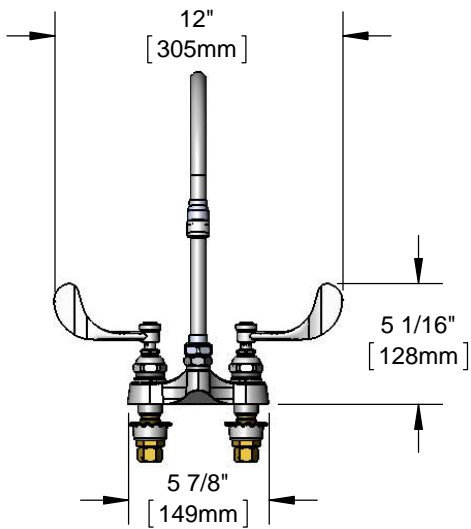

#### Architect/Engineering Specifications:

4" deck mount mixing faucet with polished chrome plated brass body, swivel gooseneck with 1.5 GPM laminar flow device, compression cartridges, 4" wrist action handles and 1/2" NPSM male inlets with compression nuts. Certified to ASME A112.18.1/CSA B125.1, NSF 61-Section 9 and NSF 372. Meets ADA ANSI/ICC A117.1 requirements.

#### Features & Benefits:

- 4" deck mount mixing faucet w/ polished chrome plated brass body
- 8 13/16" swivel gooseneck
- 1.5 GPM, laminar flow device, Series 1 (B-0199-21)
- Quarter-turn Eterna compression cartridges
- 4" wrist action handles with color coded indexes
- 1/2" NPSM male inlets with coupling nuts
- Material: Polished chrome plated brass body and tubular spout, chrome plated metal handles

#### Optional Handles

- 4" Wrist Action (Standard)
- Lever
- 4-Arm