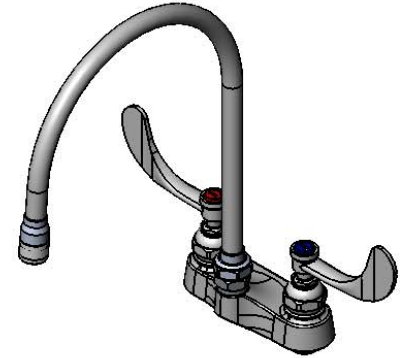

#### Architect/Engineering Specifications:

4" deck mount mixing faucet with polished chrome plated brass body, swivel gooseneck with 1.5 GPM laminar flow device, compression cartridges, 4" wrist action handles and 1/2" NPSM male inlets with compression nuts. Certified to ASME A112.18.1/CSA B125.1, NSF 61-Section 9 and NSF 372. Meets ADA ANSI/ICC A117.1 requirements.

#### Features & Benefits:

- 4" deck mount mixing faucet w/ polished chrome plated brass body
- 8 13/16" swivel gooseneck
- 1.5 GPM, laminar flow device, Series 1 (B-0199-21)
- Quarter-turn Eterna compression cartridges
- 4" wrist action handles with color coded indexes
- 1/2" NPSM male inlets with coupling nuts
- Material: Polished chrome plated brass body and tubular spout, chrome plated metal handles

#### Optional Handles

- 4" Wrist Action (Standard)
- Lever
- 4-Arm

#### Optional Cartridges

- Quarter-Turn Cerama
- Eterna
- Quarter-Turn Eterna (Standard)
- Push Button Metering
- Pivot Action Metering
- Wrist Action Metering