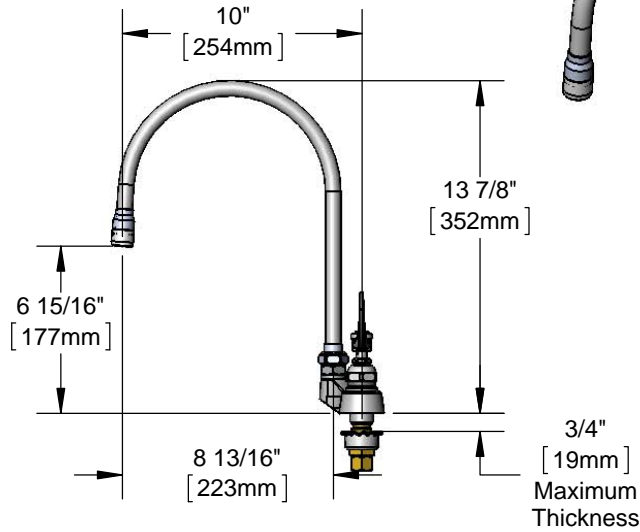

#### Architect/Engineering Specifications:

4" deck mount mixing faucet with polished chrome plated brass body, swivel gooseneck with 1.5 GPM laminar flow device, compression cartridges, 4" wrist action handles and 1/2" NPSM male inlets with compression nuts. Certified to ASME A112.18.1/CSA B125.1, NSF 61-Section 9 and NSF 372. Meets ADA ANSI/ICC A117.1 requirements.

#### Features & Benefits:

- 4" deck mount mixing faucet w/ polished chrome plated brass body
- 8 13/16" swivel gooseneck
- 1.5 GPM, laminar flow device, Series 1 (B-0199-21)
- Quarter-turn Eterna compression cartridges
- 4" wrist action handles with color coded indexes
- 1/2" NPSM male inlets with coupling nuts
- Material: Polished chrome plated brass body and tubular spout, chrome plated metal handles

#### Optional Handles

- 4" Wrist Action (Standard)
- Lever
- 4-Arm