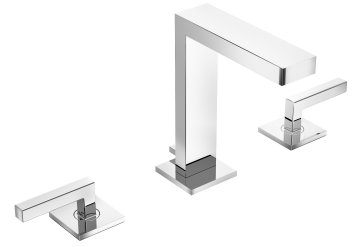

Location:

Widespread Lavatory Faucet SLW-3612 Specification Submittal

Model Numbers

- SLW-3612 Widespread Lavatory Faucet with pop-up drain assembly

Options / Modifications

Append appropriate -suffix to model number

- -1.5 1.5 (5.7 L/min) Flow rate restrictor
- -1.0 1.0 (3.8 L/min) Flow rate restrictor

Finish Options / Modifications

Append appropriate -suffix to model number

- -STN Satin nickel
- Polished chrome (standard finish)

Warranty

- Limited Lifetime - to the original end purchaser in residential/consumer installations
- 5 years - for commercial installations

Feature Highlights

- Two handle Widespread Lavatory Faucet with quarter turn ceramic control components
- 8 - 16 inch centers for mounting
- Braided hoses
- Pop-up drain and lift rod assembly
- Polished chrome finish

Standards / Certifications

- ASME A112.18.1/CSA B125.1
- Lever handles are ADA compliant
- NSF 372 (CA 116875)
- NSF 69.1
- US S.3874

Dimensions Duro Widespread Lavatory Faucet, SLW-3612