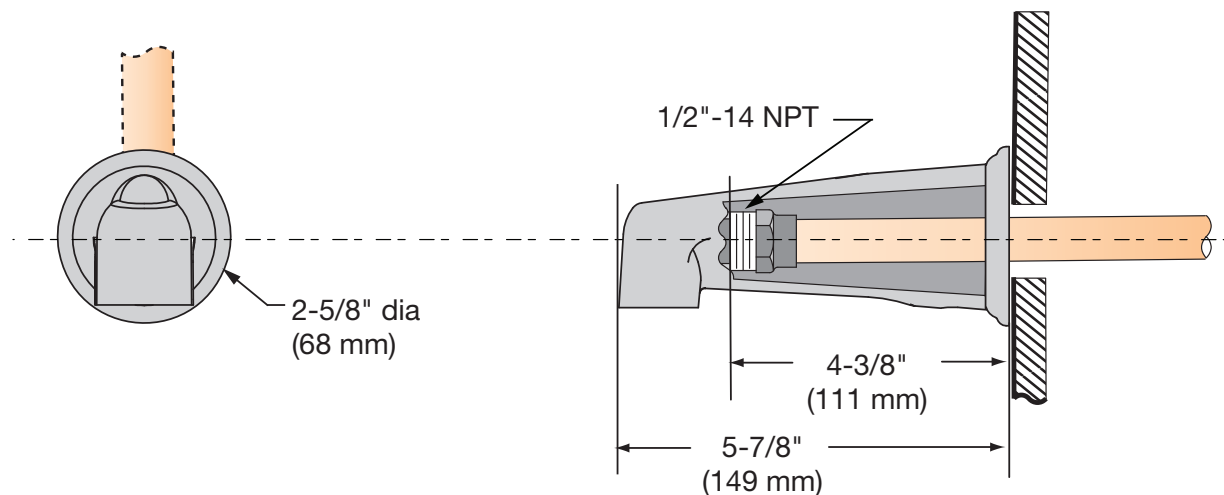

SYMMONS® Elm™

Location:

552TS

Tub Spout

Specification Submittal

<p>Model Numbers</p>	<p>Feature Highlights</p>
<p><input type="checkbox"/> 552TS Tub Spout</p>	<ul style="list-style-type: none"> • Metal construction • Standard finish is polished chrome
<p>Options/ Modifications</p>	<p>Warranty</p>
<p><input type="checkbox"/> SBZ Seasoned Bronze</p> <p><input type="checkbox"/> STN Satin Nickel finish</p> <p><input type="checkbox"/> MB Matte Black finish</p> <p><input type="checkbox"/> BBZ Brushed Bronze finish</p> <p>Note: Append appropriate -suffix to model number.</p>	<p>Limited Lifetime - to the original end purchaser in consumer/residential installations.</p> <p>10 Years - for commercial/industrial installations. Refer to www.symmons.com/warranty for complete warranty information.</p> 
<p>Compliance</p> <p>- ASME A112.18.1/CSA B125.1</p> 	

Architectural/ Engineering Specification

Symmons Elm Tub Spout _____ Includes Metal construction, Standard finish is polished chrome. 10 Year Commercial Warranty. ASME A112.18.1/CSA B125.1 compliant. Available options: "SBZ - Seasoned Bronze", "STN - Satin Nickel finish", "MB - Matte Black finish", "BBZ - Brushed Bronze finish".

Dimensions

Note:

1) Dimensions subject to change without notice.