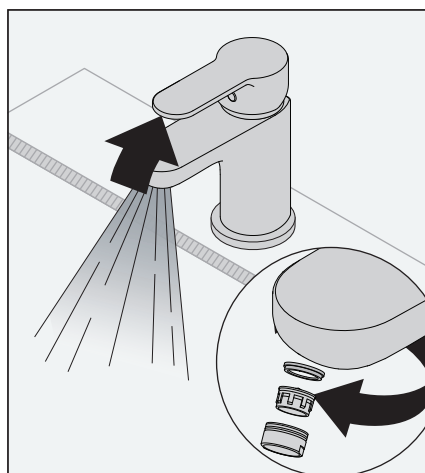

Single Handle Lavatory Faucet Operation and Maintenance Manual

Warranty

Limited Lifetime - to the original end purchaser in consumer/residential installations.

10 Years - for commercial/industrial installations. Refer to www.symmons.com/warranty for complete warranty information.

Product Care

Clean finished trim area with a soft cloth using mild soap and water or a non-abrasive cleaner and then quickly rinse with water.

Tools Required: