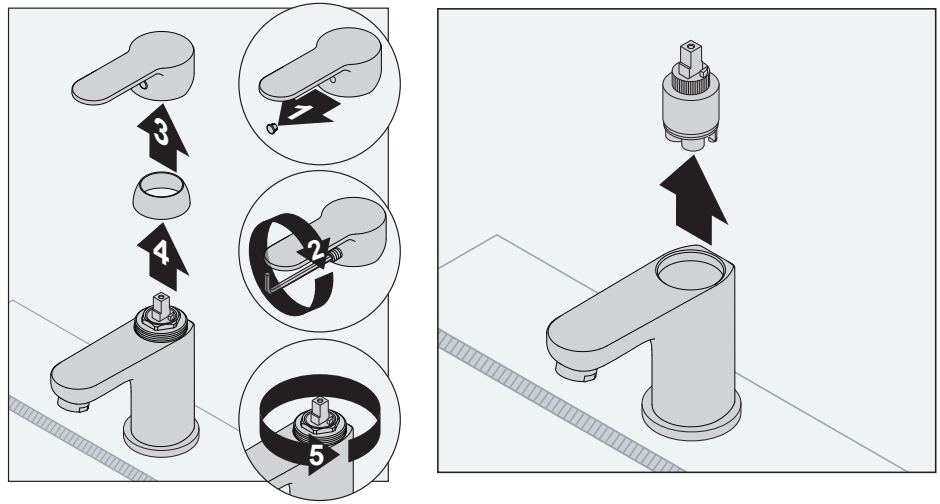

Taking Out Cartridge

To replace cartridge, repeat process in reverse