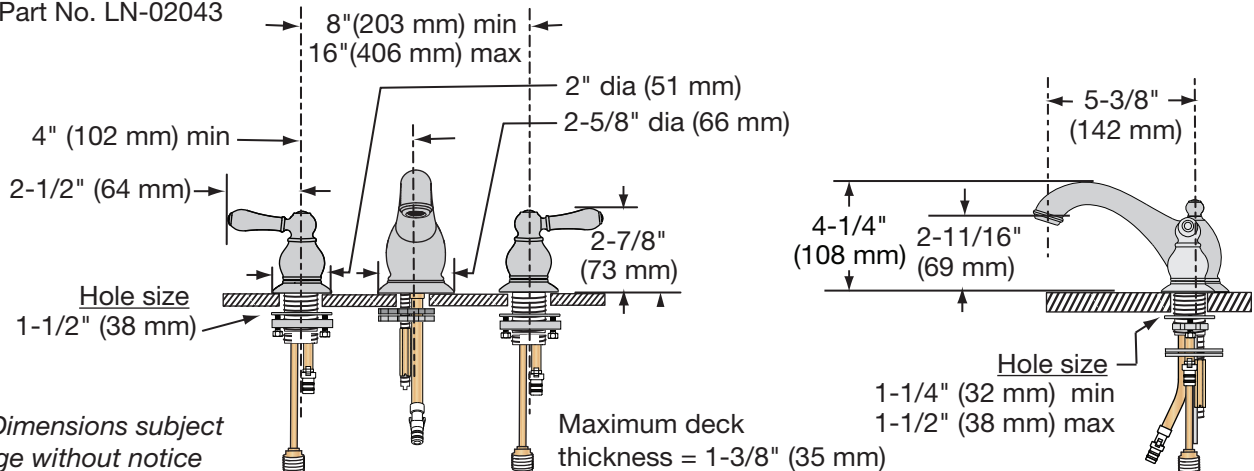

Faucet Part No. LN-02043

Note: Dimensions subject to change without notice

Parts Assembly Allura Widespread Lavatory Faucet, SLW76221.2

Faucet Part No. LN-02043

Faucet includes 1.2 gpm (4.5 L/min) aerator