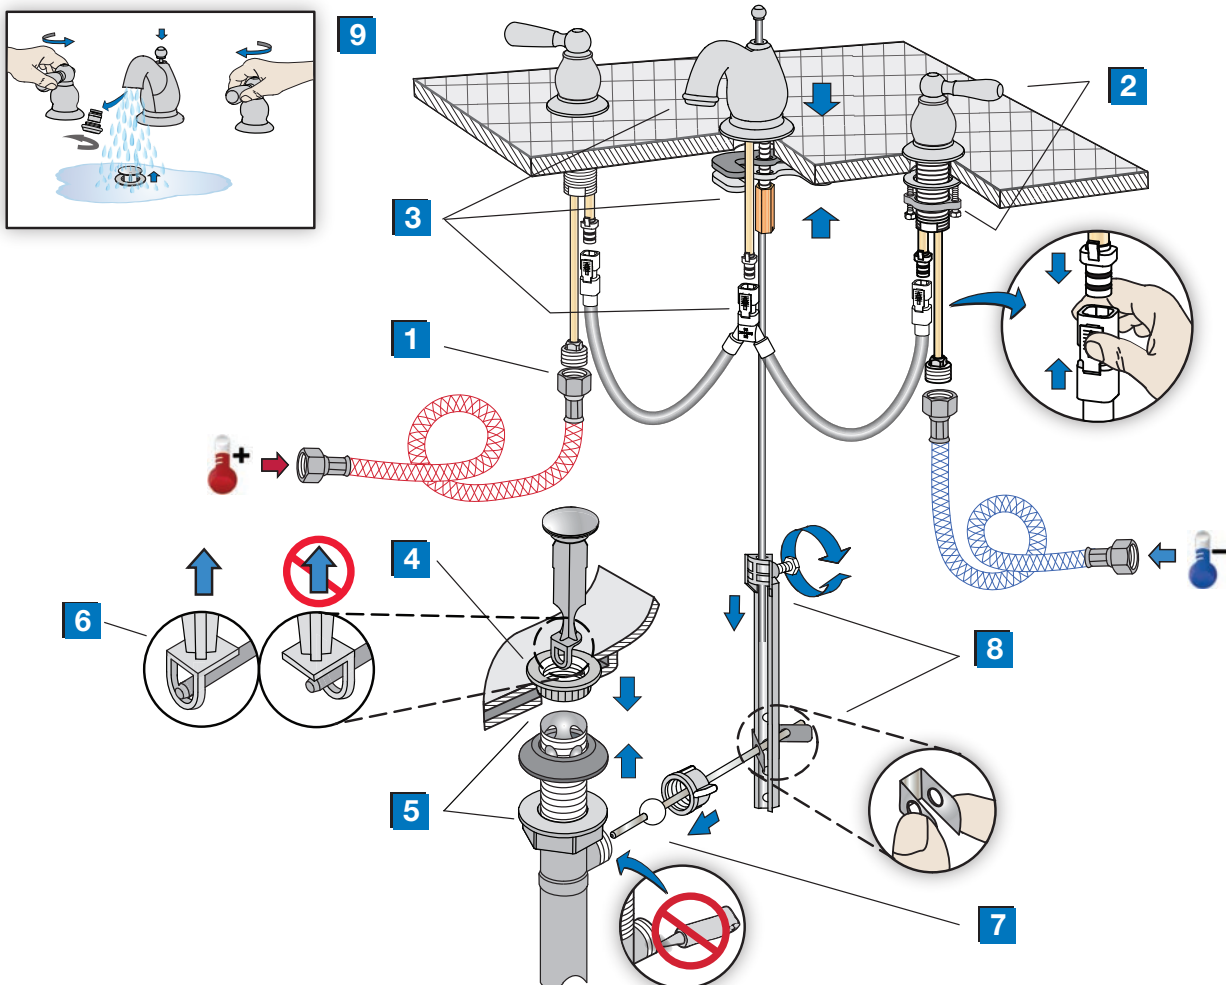

⚠ WARNING: This product can expose you to chemicals including lead, which is known to the state of California to cause cancer, birth defects, or other reproductive harm. For more information, go to www.P65Warnings.ca.gov.