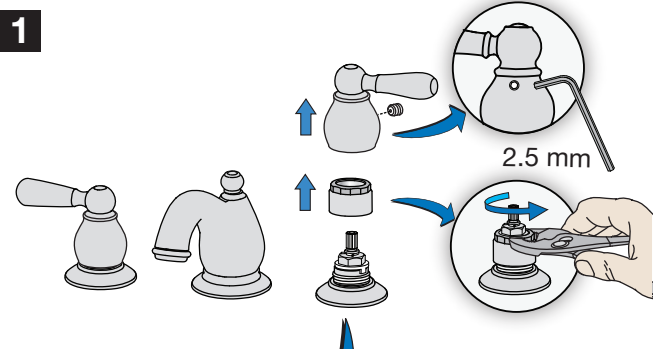

Installation Instructions

If replacing an older faucet ensure water supply is turned OFF before removing, then turn faucet control valves ON to relieve water pressure.

7

8

9

Faucet cartridge replacement

1

2

3

4

Care of faucet finish

Clean finish area by using mild soap and water or non-abrasive cleaners and then rinse immediately. A non-abrasive wax may be used to preserve finish area.

Dimensions Allura Widespread Lavatory Faucet, SLW76221.2