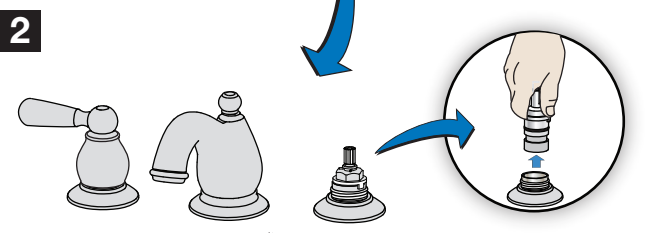

Installation Instructions

If replacing an older faucet ensure water supply is turned OFF before removing, then turn faucet control valves ON to relieve water pressure.

7

8

9

Faucet cartridge replacement

1

2

3

4

Care of faucet finish

Clean finish area by using mild soap and water or non-abrasive cleaners and then rinse immediately. A non-abrasive wax may be used to preserve finish area.

Dimensions Allura Widespread Lavatory Faucet, SLW76221.2