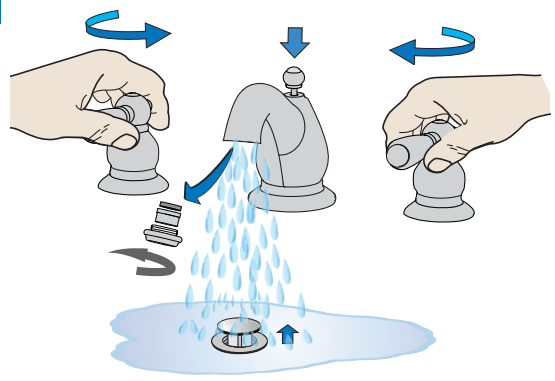

Installation Instructions

If replacing an older faucet ensure water supply is turned OFF before removing, then turn faucet control valves ON to relieve water pressure.

7

8

9

Faucet cartridge replacement

1

2

3

4

Care of faucet finish

Clean finish area by using mild soap and water or non-abrasive cleaners and then rinse immediately. A non-abrasive wax may be used to preserve finish area.

Dimensions Allura Widespread Lavatory Faucet, SLW76221.2