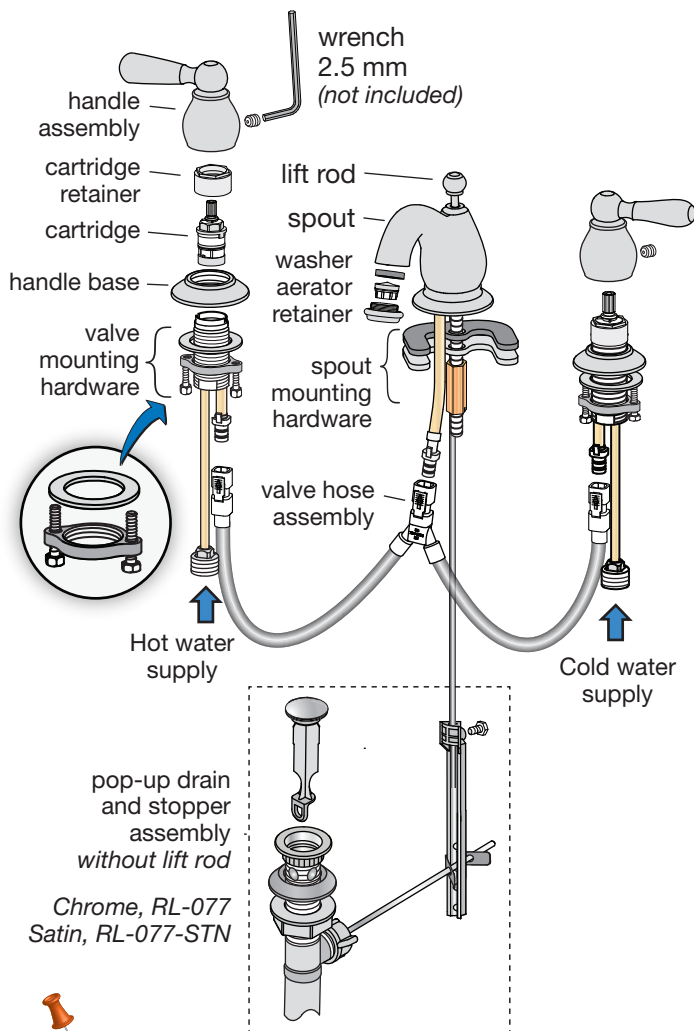

Installation Instructions

If replacing an older faucet ensure water supply is turned OFF before removing, then turn faucet control valves ON to relieve water pressure.

7

8

9

Faucet cartridge replacement

1

2

3

4

Care of faucet finish

Clean finish area by using mild soap and water or non-abrasive cleaners and then rinse immediately. A non-abrasive wax may be used to preserve finish area.

Dimensions Allura Widespread Lavatory Faucet, SLW76221.2

Faucet Part No. LN-02043

Note: Dimensions subject to change without notice

Parts Assembly Allura Widespread Lavatory Faucet, SLW76221.2

Faucet Part No. LN-02043

Faucet includes 1.2 gpm (4.5 L/min) aerator

Replacement Parts

Symmons Part Number	Item
RL-114*	HOT & COLD handle assembly (qty 2 handles)
RL-120-1.2*	Aerator & retainer kit 1.2 gpm (4.5 L/min) washer aerator retainer
RL-075 (hot) RL-076 (cold)	Valve cartridge HOT (OFF = CW) COLD (OFF = CCW)
RL-118*	Lift rod
RL-123	Spout mounting hardware kit