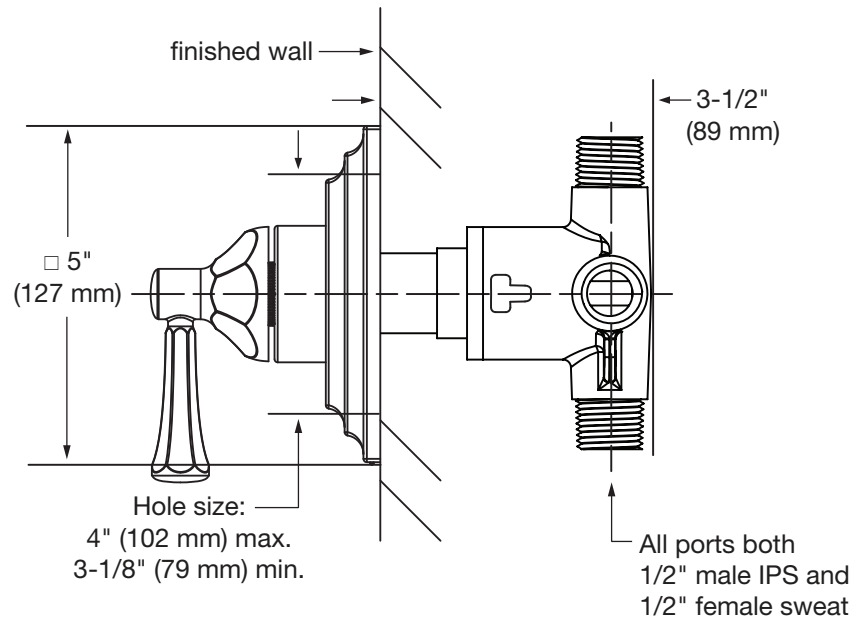

Location:

SYMMONS® Canterbury™

Triple Outlet Diverter 45-3DIV Specification Submittal

Model Numbers

- 45-3DIV Diverter valve and trim

Finish Options / Modifications

Append appropriate -suffix to model number.

- STN Satin nickel
 - Polished chrome (standard finish)

Standards / Certifications

ASME A112.18.1/CSA B125.1

Feature Highlights

- Triple outlet diverter valve with trim
- Metal construction
- Polished chrome finish (standard)

Warranty

- Limited Lifetime - to the original end purchaser in consumer installations.
- 5 years - for commercial installations

Dimensions *Canterbury Triple Outlet Diverter Valve, 45-3DIV*

Notes:

- (1) See shower valve rough-in dimensions for system dimensions.
- (2) Dimensions subject to change without notice