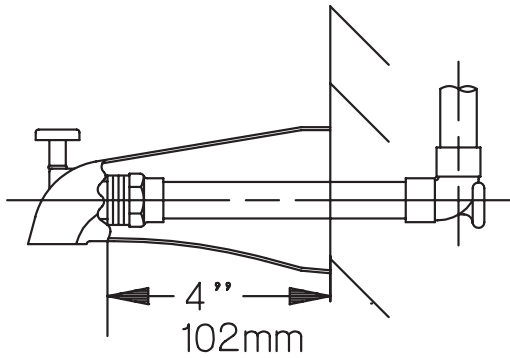

054 Diverter Tub Spout

Symmons diverter tub spout, zinc with 1/2" inlet

Job/Location

.....
.....

Engineer

.....
.....

Contractor

.....
.....