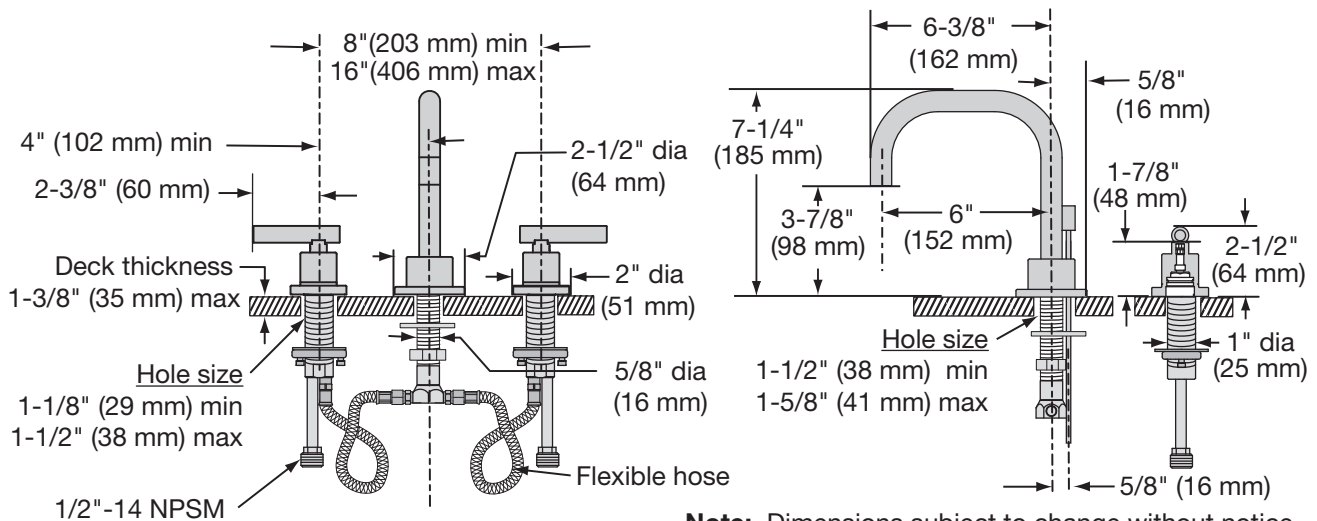

Feature Highlights

- Two handle widespread lavatory faucet with quarter turn ceramic control components
- 8 - 16 inch centers for mounting
- 20 inch braided supply hoses
- Pop-up drain and lift rod assembly
- Aerator, 2.2 gpm flow rate (8.3 L/min)
Optional lower flow rate restrictor available
- 1/2 inch IPS supply adapters
- Polished chrome finish

Options / Modifications

Append appropriate -suffix to model number.

- 1.5 1.5 (5.7 L/min) Flow rate restrictor
- 1.0 1.0 (3.8 L/min) Flow rate restrictor
- 0.5 0.5 (1.9 L/min) Flow rate restrictor

Warranty

- Limited Lifetime - to the original end purchaser in residential/consumer installations.
- 5 years - for commercial installations

Dimensions Dia Two Handle Widespread Lavatory Faucet, SLW-3512 Series

Note: Dimensions subject to change without notice.