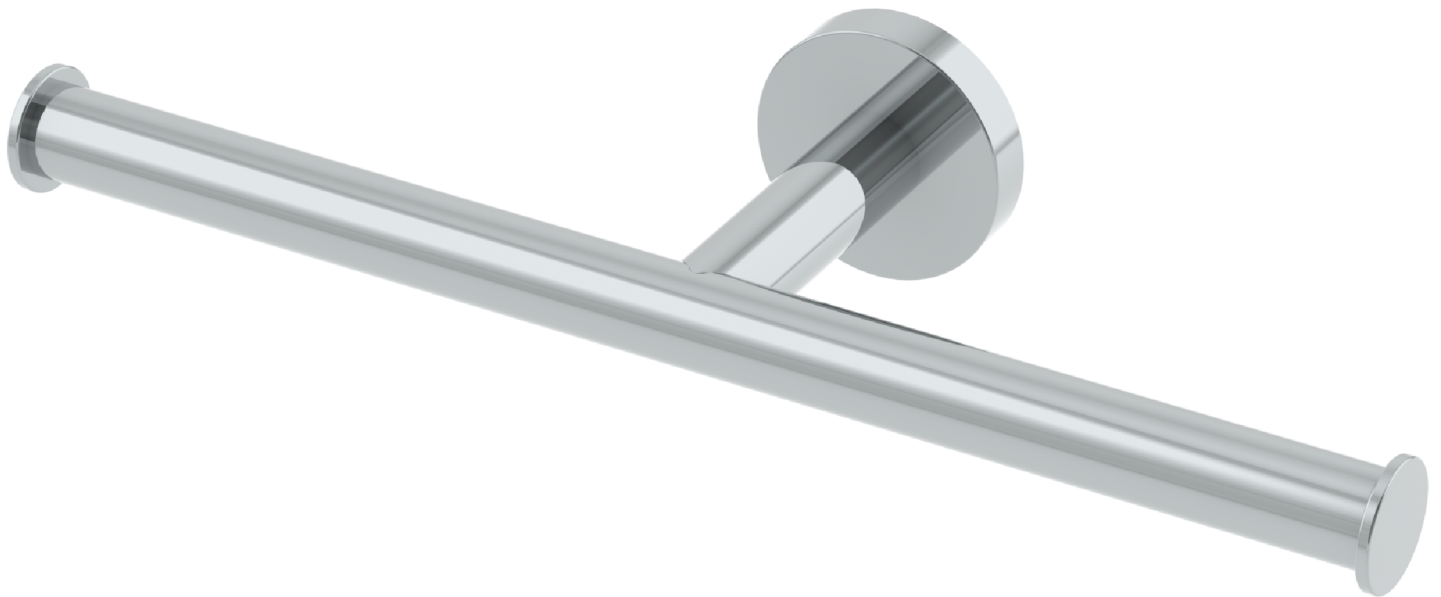

Holiday Inn Express Formula Blue Brand Standard

Double TP Holder

VERSION

A

<ul style="list-style-type: none"> • Design & Dimensions subject to change • Consult your Symmons Sales Representative for Timeline 		REQUIRES:		<p>"THIS DOCUMENT CONTAINS PROPRIETARY INFORMATION OF SYMMONS INDUSTRIES, INC. AND NEITHER THIS DOCUMENT OR ANY OF SAID PROPRIETARY INFORMATION SHALL BE PUBLISHED, REPRODUCED, COPIED, DISCLOSED OR USED FOR ANY PURPOSE WITHOUT THE EXPRESS WRITTEN PERMISSION OF A DULY AUTHORIZED REPRESENTATIVE OF SYMMONS INDUSTRIES, INC."</p>  <p>SYMMONS INDUSTRIES 31 BROOKS DRIVE BRAINTREE, MA 02184 1-800-SYMMONS www.symmons.com</p>
PRODUCT NAME: Double TP Holder		ADDITIONAL NOTE:		
DATE 5-24-2017	SYMMONS MODEL# 0171-3DTP	VERSION: A	FINISH: Polished Chrome	
Approved by:		Approval Date:	Approval Signature:	

Holiday Inn Express Formula Blue Brand Standard

Double TP Holder

VERSION

A

<ul style="list-style-type: none"> • Design & Dimensions subject to change • Consult your Symmons Sales Representative for Timeline 		REQUIRES:		<p>THIS DOCUMENT CONTAINS PROPRIETARY INFORMATION OF SYMMONS INDUSTRIES, INC. AND NEITHER THIS DOCUMENT OR ANY OF SAID PROPRIETARY INFORMATION SHALL BE PUBLISHED, REPRODUCED, COPIED, DISCLOSED OR USED FOR ANY PURPOSE WITHOUT THE EXPRESS WRITTEN PERMISSION OF A DULY AUTHORIZED REPRESENTATIVE OF SYMMONS INDUSTRIES, INC.</p>  <p> SYMMONS SYMMONS INDUSTRIES 31 BROOKS DRIVE BRAINTREE, MA 02184 1-800-SYMMONS www.symmons.com </p>
PRODUCT NAME: Double TP Holder		ADDITIONAL NOTE:		
DATE 5-24-2017	SYMMONS MODEL# 0171-3DTP	VERSION: A	FINISH: Polished Chrome	
Approved by:		Approval Date:	Approval Signature:	