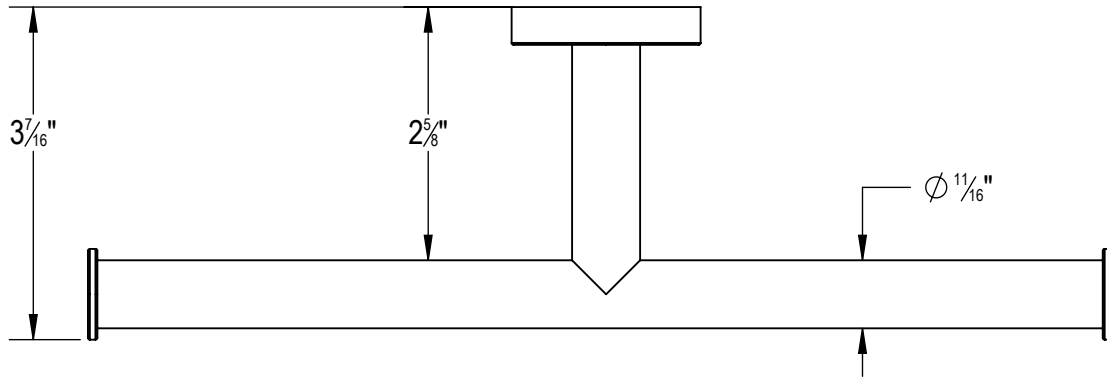

Holiday Inn Express Formula Blue Brand Standard

Double TP Holder

VERSION

A

<ul style="list-style-type: none"> • Design & Dimensions subject to change • Consult your Symmons Sales Representative for Timeline 		REQUIRES:		<p>"THIS DOCUMENT CONTAINS PROPRIETARY INFORMATION OF SYMMONS INDUSTRIES, INC. AND NEITHER THIS DOCUMENT OR ANY OF SAID PROPRIETARY INFORMATION SHALL BE PUBLISHED, REPRODUCED, COPIED, DISCLOSED OR USED FOR ANY PURPOSE WITHOUT THE EXPRESS WRITTEN PERMISSION OF A DULY AUTHORIZED REPRESENTATIVE OF SYMMONS INDUSTRIES, INC."</p>  <p>SYMMONS INDUSTRIES 31 BROOKS DRIVE BRAINTREE, MA 02184 1-800-SYMMONS www.symmons.com</p>
PRODUCT NAME: Double TP Holder		ADDITIONAL NOTE:		
DATE 5-24-2017	SYMMONS MODEL# 0171-3DTP	VERSION: A	FINISH: Polished Chrome	
Approved by:		Approval Date:	Approval Signature:	

Holiday Inn Express Formula Blue Brand Standard

Double TP Holder

VERSION

A

<ul style="list-style-type: none"> • Design & Dimensions subject to change • Consult your Symmons Sales Representative for Timeline 		REQUIRES:		<p>THIS DOCUMENT CONTAINS PROPRIETARY INFORMATION OF SYMMONS INDUSTRIES, INC. AND NEITHER THIS DOCUMENT OR ANY OF SAID PROPRIETARY INFORMATION SHALL BE PUBLISHED, REPRODUCED, COPIED, DISCLOSED OR USED FOR ANY PURPOSE WITHOUT THE EXPRESS WRITTEN PERMISSION OF A DULY AUTHORIZED REPRESENTATIVE OF SYMMONS INDUSTRIES, INC.</p>  <p> SYMMONS SYMMONS INDUSTRIES 31 BROOKS DRIVE BRAINTREE, MA 02184 1-800-SYMMONS www.symmons.com </p>
PRODUCT NAME: Double TP Holder		ADDITIONAL NOTE:		
DATE 5-24-2017	SYMMONS MODEL# 0171-3DTP	VERSION: A	FINISH: Polished Chrome	
Approved by:		Approval Date:	Approval Signature:	