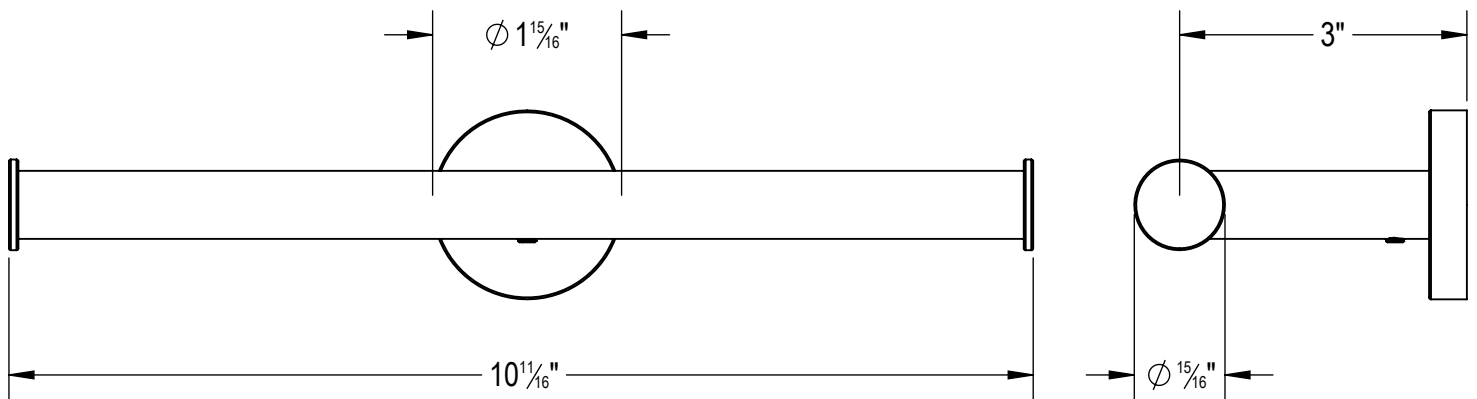

Holiday Inn Express Formula Blue Brand Standard

Double TP Holder

VERSION

A

<ul style="list-style-type: none"> • Design & Dimensions subject to change • Consult your Symmons Sales Representative for Timeline 		REQUIRES:		<p>"THIS DOCUMENT CONTAINS PROPRIETARY INFORMATION OF SYMMONS INDUSTRIES, INC. AND NEITHER THIS DOCUMENT OR ANY OF SAID PROPRIETARY INFORMATION SHALL BE PUBLISHED, REPRODUCED, COPIED, DISCLOSED OR USED FOR ANY PURPOSE WITHOUT THE EXPRESS WRITTEN PERMISSION OF A DULY AUTHORIZED REPRESENTATIVE OF SYMMONS INDUSTRIES, INC."</p>  <p>SYMMONS INDUSTRIES 31 BROOKS DRIVE BRAINTREE, MA 02184 1-800-SYMMONS www.symmons.com</p>
PRODUCT NAME: Double TP Holder		ADDITIONAL NOTE:		
DATE 5-24-2017	SYMMONS MODEL# 0171-3DTP	VERSION: A	FINISH: Polished Chrome	
Approved by:		Approval Date:	Approval Signature:	

Holiday Inn Express Formula Blue Brand Standard

Double TP Holder

VERSION

A

<ul style="list-style-type: none"> • Design & Dimensions subject to change • Consult your Symmons Sales Representative for Timeline 		REQUIRES:		<p>THIS DOCUMENT CONTAINS PROPRIETARY INFORMATION OF SYMMONS INDUSTRIES, INC. AND NEITHER THIS DOCUMENT OR ANY OF SAID PROPRIETARY INFORMATION SHALL BE PUBLISHED, REPRODUCED, COPIED, DISCLOSED OR USED FOR ANY PURPOSE WITHOUT THE EXPRESS WRITTEN PERMISSION OF A DULY AUTHORIZED REPRESENTATIVE OF SYMMONS INDUSTRIES, INC.</p>  <p> SYMMONS SYMMONS INDUSTRIES 31 BROOKS DRIVE BRAINTREE, MA 02184 1-800-SYMMONS www.symmons.com </p>
PRODUCT NAME: Double TP Holder		ADDITIONAL NOTE:		
DATE 5-24-2017	SYMMONS MODEL# 0171-3DTP	VERSION: A	FINISH: Polished Chrome	
Approved by:		Approval Date:	Approval Signature:	