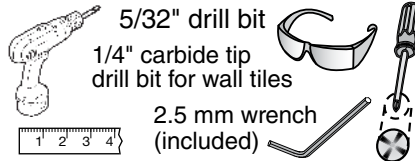

Tools & Materials