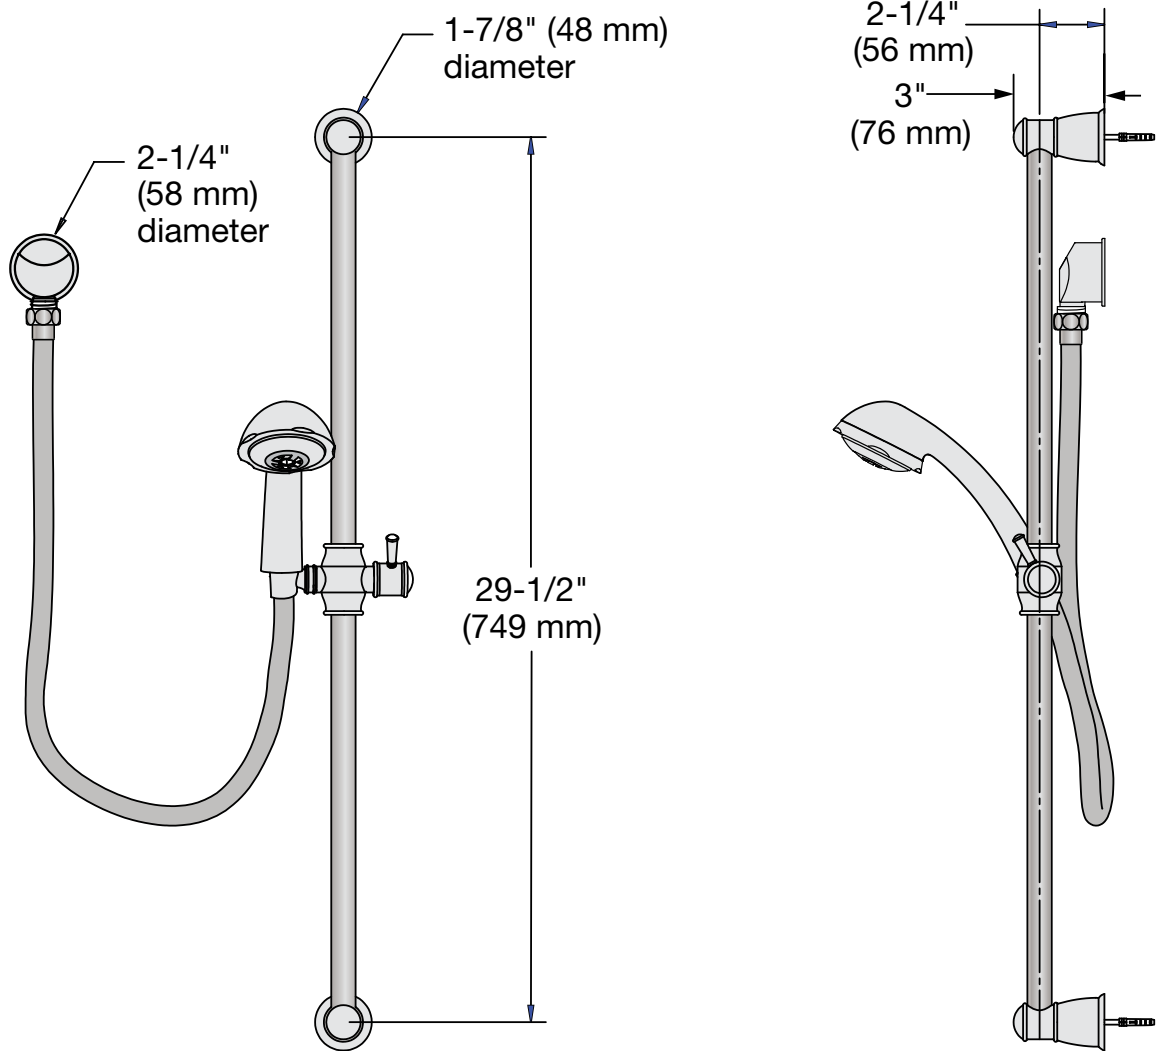

## Dimensions Wall Mounted Slide Bar & Hand Shower, 552HSB

**Note:** Dimensions subject to change without notice.