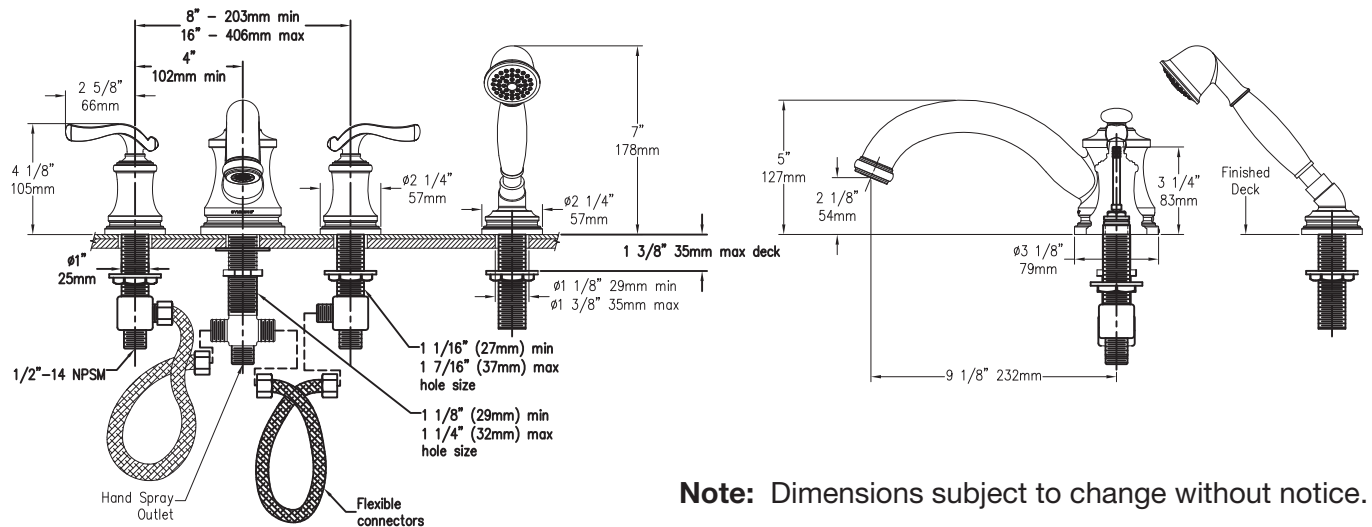

Dimensions Winslet Roman Tub Faucet, SRT-5172

Symmons Industries, Inc. ■ 31 Brooks Drive ■ Braintree, MA 02184
(800) 796-6667, (781) 848-2250 ■ Fax (800) 961-9621, (781) 664-1300
Website: www.symmons.com ■ Email: customerservice@symmons.com
©2009 Symmons Industries, Inc. Printed in U.S.A. ■ 051209 ■ ZV-831