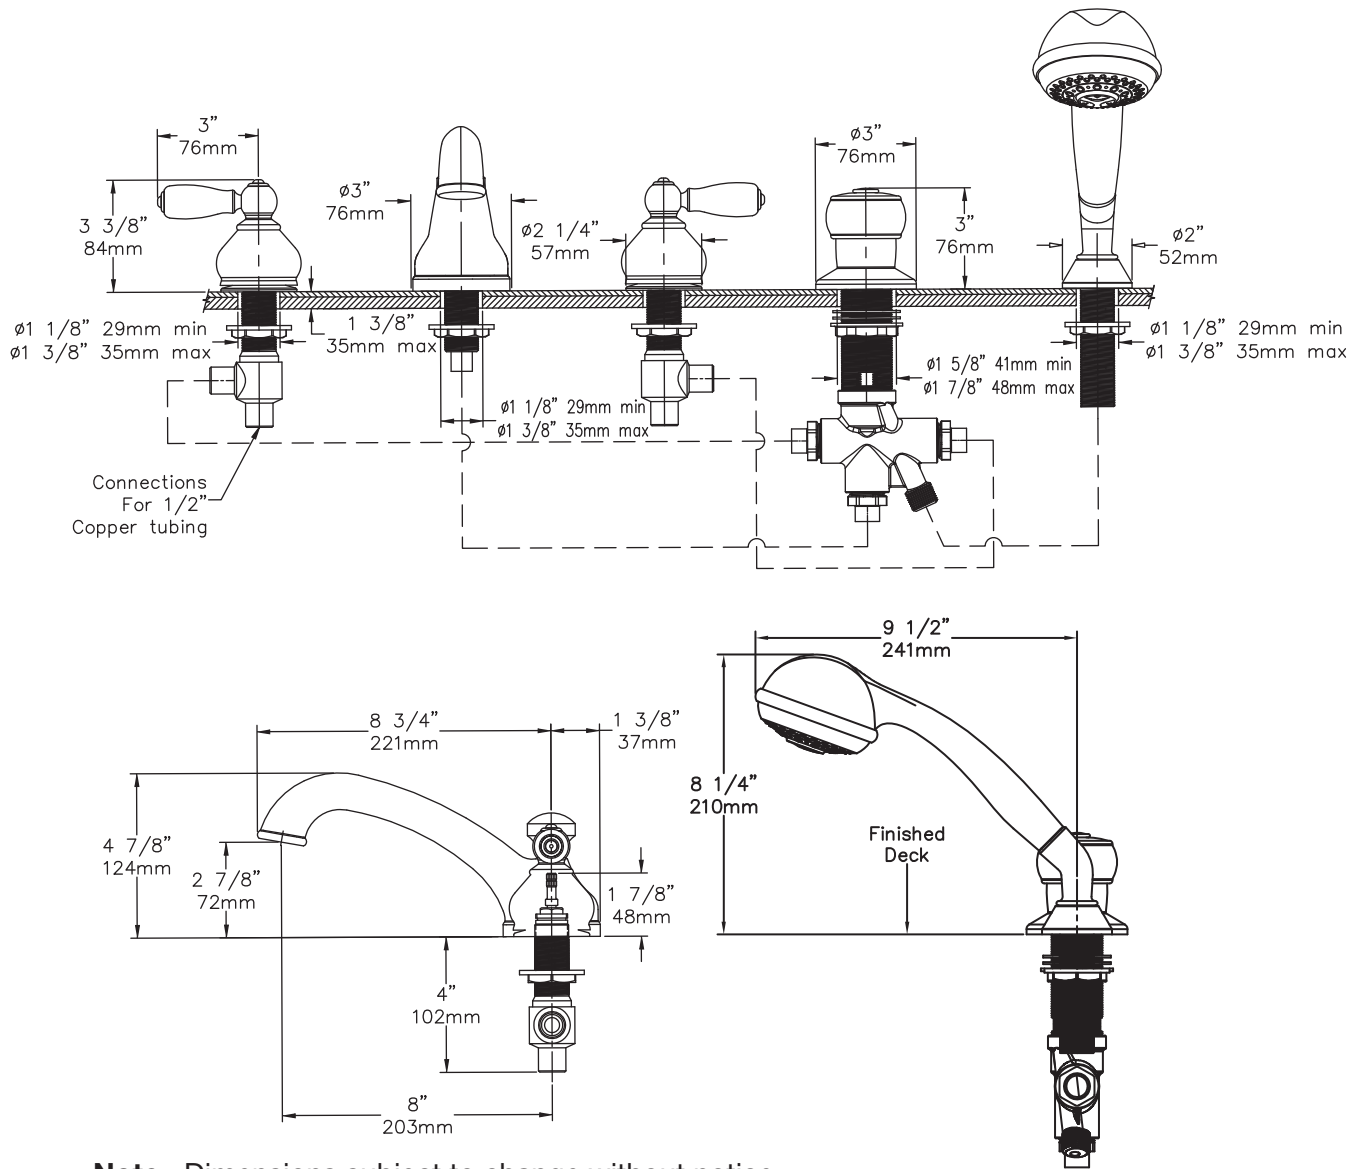

Dimensions *Allura Roman Tub Faucet, SRT-4772*

Note: Dimensions subject to change without notice.