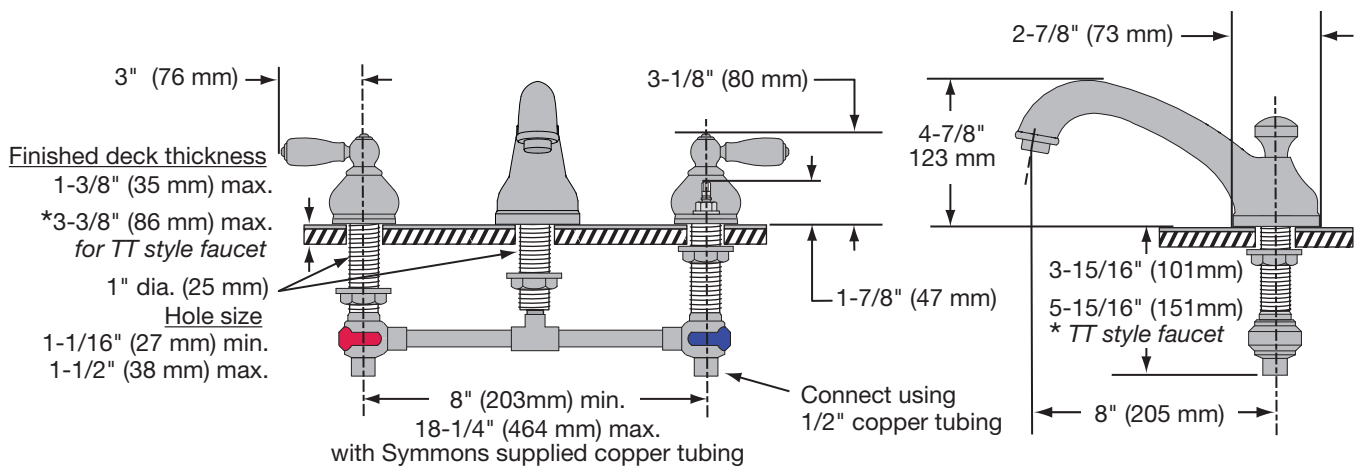

Dimensions Allura Roman Tub Faucet, SRT-4770

* Note: Use TT style faucet if deck thickness is 1-3/8" to 3-3/8" (35 mm - 86 mm)

Contact Symmons customer service to special order TT style faucet, model number SRT-4770-1-TT-BDY