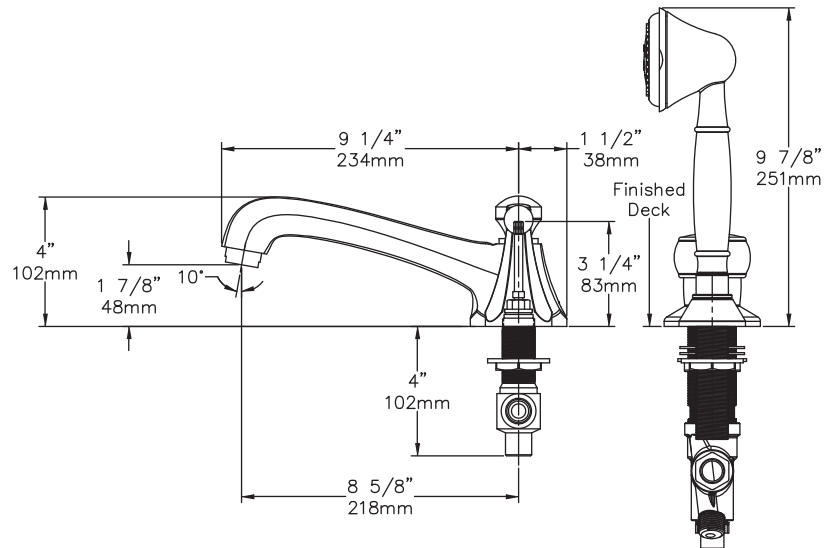

- STN Satin Nickel Finish
- Polished chrome (standard finish)

Options / Modifications

Append appropriate -suffix to model number.

Feature Highlights

- Two handle Roman Tub Faucet with quarter turn ceramic control components.
- Handspray with separate push button diverter (SRT-4572 series only)
- 1/2 rigid copper tubing connections
- Cast brass spout
- Metal construction
- Standard finish is polished chrome

Standards / Certifications

ASME A112.18.1-2005/CSA B125.1-05

Warranty

- Limited Lifetime - to the original end purchaser in consumer installations.
- 5 years - for commercial installations

Dimensions Canterbury Roman Tub Faucet, SRT-4570

* Note: Use TT style faucet if deck thickness is 1-3/8" to 3-3/8" (35 mm - 86 mm),
Contact Symmons customer service to special order TT style faucet, model number SRT-4570-TT-BDY

Dimensions Canterbury Roman Tub Faucet, SRT-4572