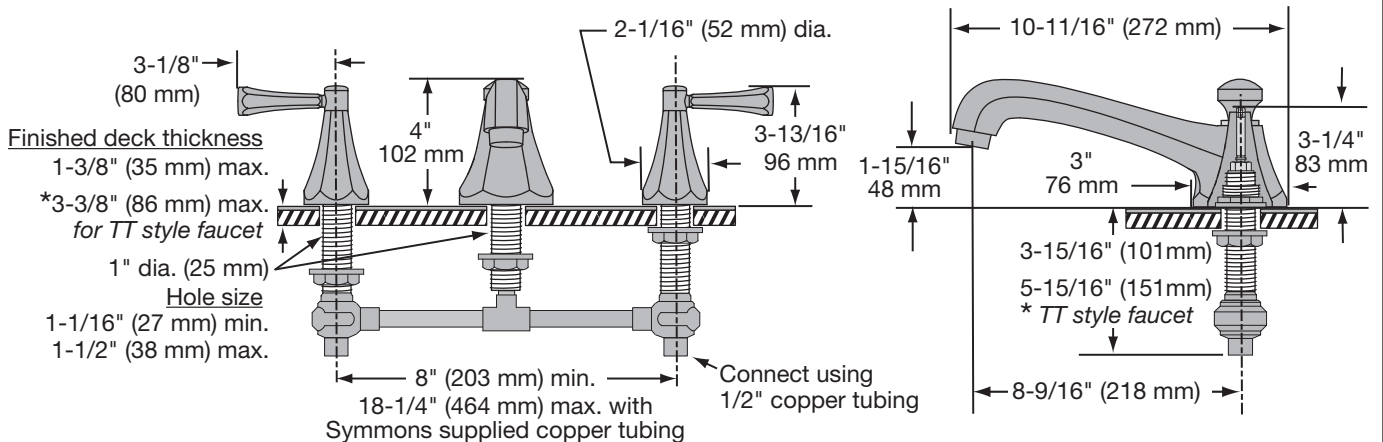

Location:

SYMMONS® Canterbury™

Roman Tub Faucet SRT-4570, SRT-4572

Specification Submittal

Model Numbers

- SRT-4572 Roman Tub Faucet with Handspray
- SRT-4570 Roman Tub Faucet

Finish Options

Append appropriate -suffix to model number.

- STN Satin Nickel Finish
- Polished chrome (standard finish)

Options / Modifications

Append appropriate -suffix to model number.

Feature Highlights

- Two handle Roman Tub Faucet with quarter turn ceramic control components.
- Handspray with separate push button diverter (SRT-4572 series only)
- 1/2 rigid copper tubing connections
- Cast brass spout
- Metal construction
- Standard finish is polished chrome

* Note: Use TT style faucet if deck thickness is 1-3/8" to 3-3/8" (35 mm - 86 mm),
Contact Symmons customer service to special order TT style faucet, model number SRT-4570-TT-BDY

Dimensions Canterbury Roman Tub Faucet, SRT-4572