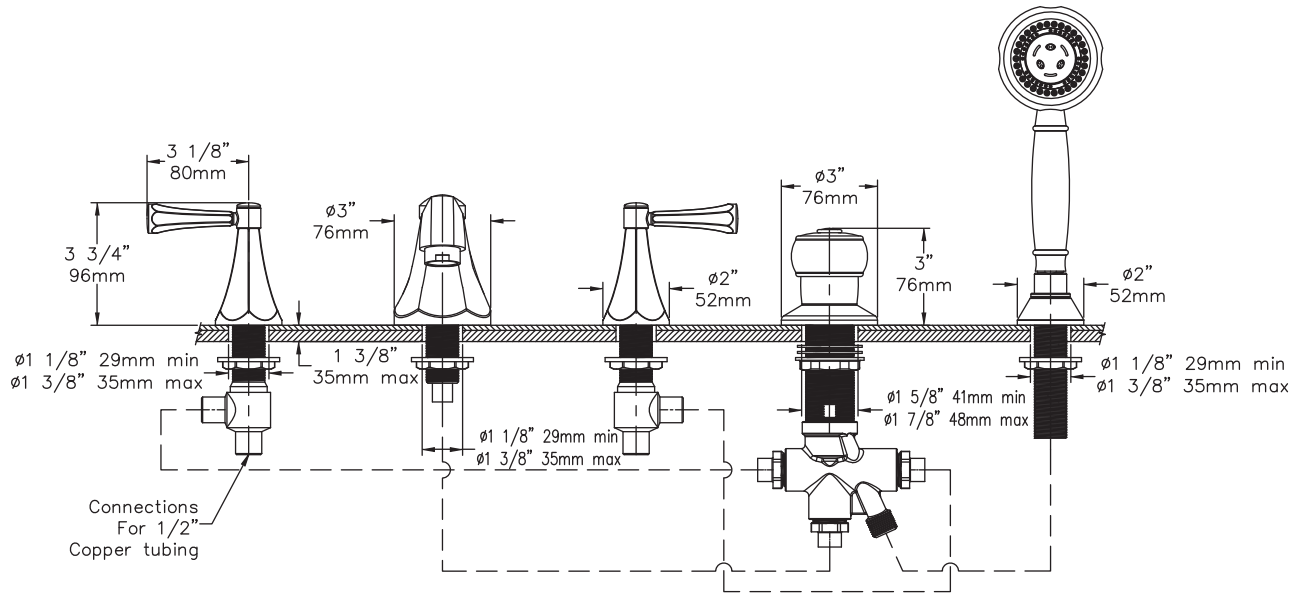

* Note: Use TT style faucet if deck thickness is 1-3/8" to 3-3/8" (35 mm - 86 mm),
Contact Symmons customer service to special order TT style faucet, model number SRT-4570-TT-BDY

Dimensions Canterbury Roman Tub Faucet, SRT-4572