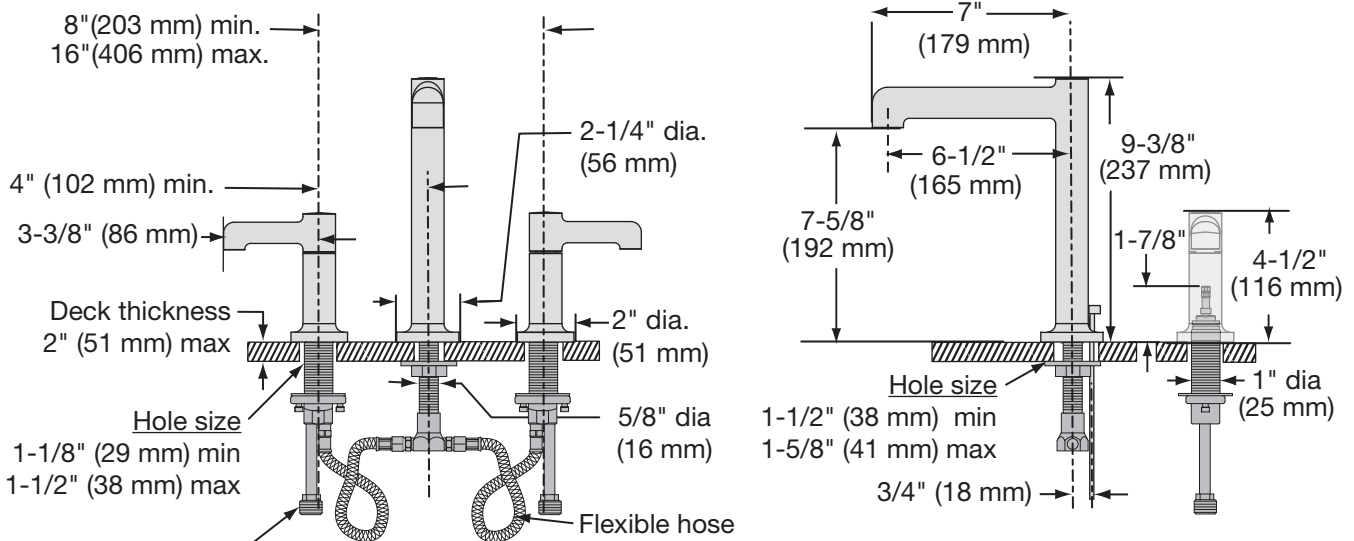

Feature Highlights

- Two handle Widespread Lavatory Faucet with quarter turn ceramic control components
- 8 - 16 inch centers for mounting
- Braided hoses
- Pop-up drain and lift rod assembly
- Aerator, 2.2 gpm flow rate (8.3 L/min)
Optional lower flow rate restrictor available
- Polished chrome finish

Dimensions Museo Widespread Lavatory Faucet, SLW-5312 Series

Note: Dimensions subject to change without notice.