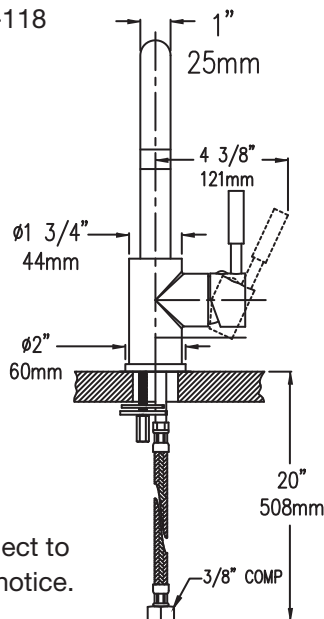

Location:

**SYMMONS® Dia**  
**Bar Sink Faucet SPB-3510**  
**Specification Submittal**

**Feature Highlights**

- Single handle bar sink faucet with quarter turn ceramic control components
- Lever handle with chrome inserts
- Gooseneck style swivel or rigid spout
- Aerator with 2.2 gpm flow rate (8.3 L/min)  
*Optional aerator available in lower flow rates* 
- Metal construction
- Polished chrome finish (standard)

**Options / Modifications**

*Append appropriate -suffix to model number*

-  -.5 1.5 (1.9 L/min) Flow rate restrictor
-  -1.5 1.5 (5.7 L/min) Flow rate restrictor
-  -2.0 2.0 (7.6 L/min) Flow rate restrictor
- IPS 1/2 inch IPS supply inlet adapters
- DP 8 inch deck plate

**Model Numbers**

- SPB-3510 Bar Sink Faucet

**Standards / Certifications**

- ASME A112.18.1/CSA B125.1
- NSF/ANSI 61.9; NSF/ANSI 372

**Finish Options / Modifications**

*Append appropriate -suffix to model number.*

Faucet Part Number, BL-118

**Note:** Dimensions subject to change without notice.