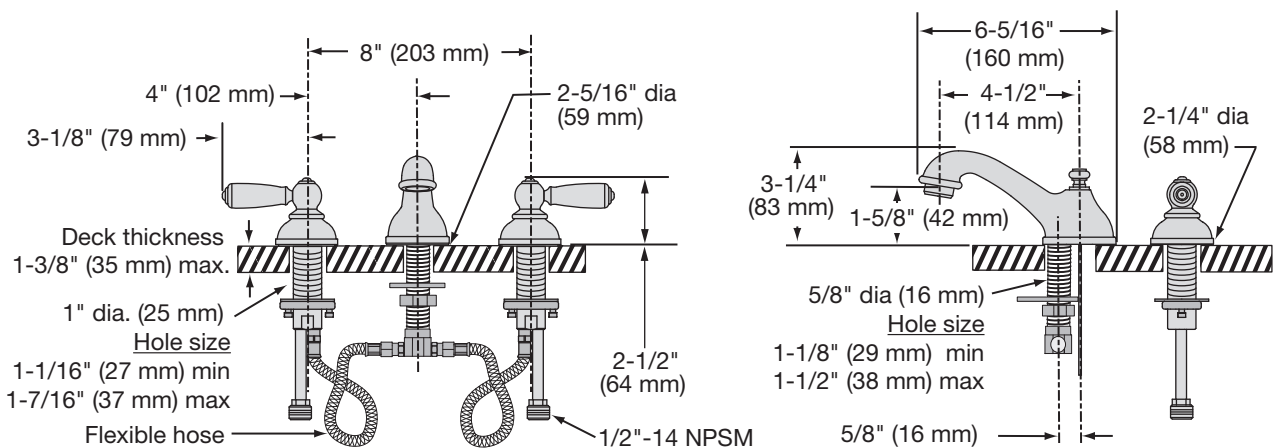

Dimensions Allura Widespread Lavatory Faucet, SLW-4712

Symmons Industries, Inc. ■ 31 Brooks Drive ■ Braintree, MA 02184
Phone: (800) 796-6667 ■ Fax: (800) 961-9621
Website: www.symmons.com ■ Email: gethelp@symmons.com
©2014 Symmons Industries, Inc. Printed in U.S.A. ■ 120514

SYMMONS®
the smart choice™