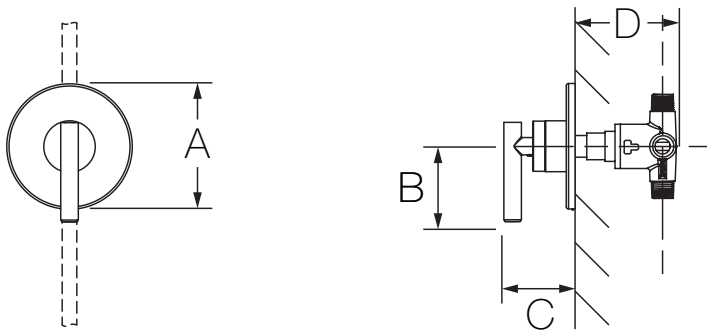

35-3DIV-CYL
Triple Outlet Diverter Valve
Specification Submittal

<p>Model Number</p> <p><input type="checkbox"/> 35-3DIV-CYL <i>Triple Outlet Diverter Valve</i></p>	<p>Feature Highlights</p> <ul style="list-style-type: none"> Screwless Escutcheon Components shall be metal construction, plated in standard polished chrome finish
<p>Modifications</p> <p><input type="checkbox"/> -D2  <i>Round diverter handle (Chrome and Satin Nickel finish only)</i></p> <p><input type="checkbox"/> -D3  <i>Cross diverter handle (Chrome and Satin Nickel finish only)</i></p> <p><input type="checkbox"/> -NS  <i>Non-shared diverter valve</i></p> <p><input type="checkbox"/> -BBZ <i>Brushed Bronze finish</i></p> <p><input type="checkbox"/> -MB <i>Matte Black finish</i></p> <p><input type="checkbox"/> -STN <i>Satin Nickel finish</i></p> <p><input type="checkbox"/> -TRM <i>Trim only (diverter valve not included)</i></p> <p>Note: Append appropriate -suffix to model number.</p>	<p>Compliance</p> <p>-ASME A112.18.1/CSA B125.1</p>  <p>Warranty</p> <p>Limited Lifetime - to the original end purchaser in consumer installations. 5 Years - for commercial installations. Refer to www.symmons.com/warranty for complete warranty information.</p>

Dimensions

Measurements	
A	Ø 5", 127 mm
B	3", 76 mm
C	2-7/8", 73 mm
D	3-1/2", 89 mm
E	3", 76 mm
F	2-7/8", 73 mm
G	1-3/8", 35 mm
H	2-7/8", 73 mm

Note: Dimensions subject to change without notice.