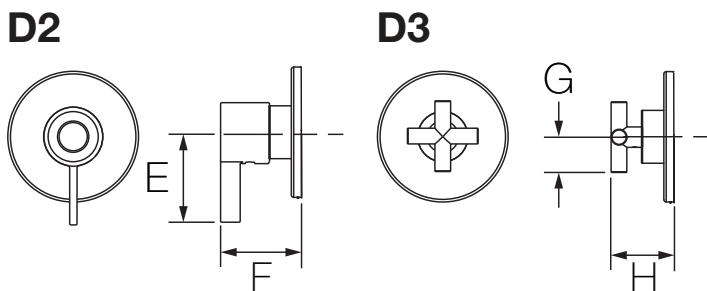

35-3DIV-CYL
Triple Outlet Diverter Valve
Specification Submittal

<p>Model Number</p> <p><input type="checkbox"/> 35-3DIV-CYL <i>Triple Outlet Diverter Valve</i></p>	<p>Feature Highlights</p> <ul style="list-style-type: none"> Screwless Escutcheon Components shall be metal construction, plated in standard polished chrome finish
<p>Modifications</p> <p><input type="checkbox"/> -D2  <i>Round diverter handle (Chrome and Satin Nickel finish only)</i></p> <p><input type="checkbox"/> -D3  <i>Cross diverter handle (Chrome and Satin Nickel finish only)</i></p> <p><input type="checkbox"/> -NS  <i>Non-shared diverter valve</i></p> <p><input type="checkbox"/> -BBZ <i>Brushed Bronze finish</i></p> <p><input type="checkbox"/> -MB <i>Matte Black finish</i></p> <p><input type="checkbox"/> -STN <i>Satin Nickel finish</i></p> <p><input type="checkbox"/> -TRM <i>Trim only (diverter valve not included)</i></p> <p>Note: Append appropriate -suffix to model number.</p>	<p>Compliance</p> <p>-ASME A112.18.1/CSA B125.1</p>  <p>Warranty</p> <p>Limited Lifetime - to the original end purchaser in consumer installations. 5 Years - for commercial installations. Refer to www.symmons.com/warranty for complete warranty information.</p>

Dimensions

Measurements	
A	Ø 5", 127 mm
B	3", 76 mm
C	2-7/8", 73 mm
D	3-1/2", 89 mm
E	3", 76 mm
F	2-7/8", 73 mm
G	1-3/8", 35 mm
H	2-7/8", 73 mm

Note: Dimensions subject to change without notice.