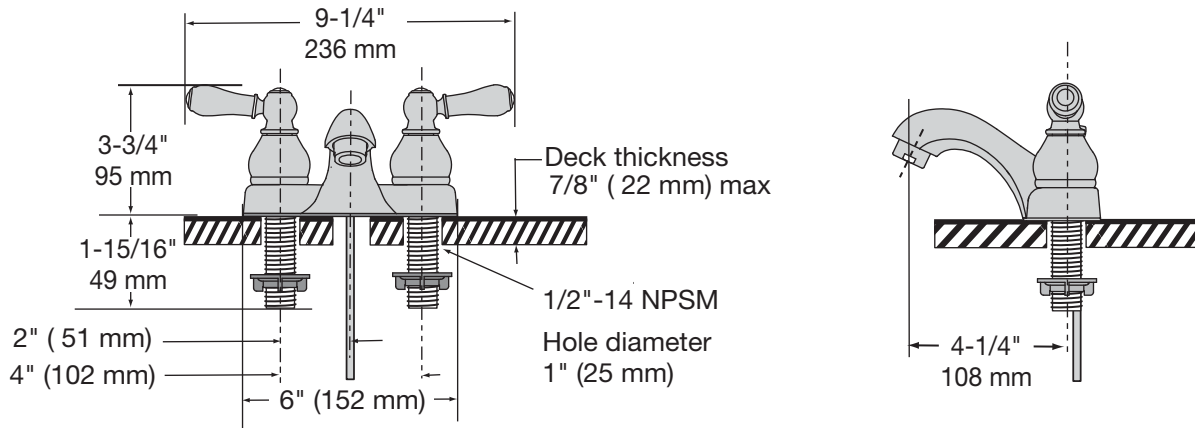

Dimensions Allura Lavatory Faucet, SLC-4712

Part No. LN-01302

Parts Assembly Allura Lavatory Faucet, SLC-4712

Part No. LN-01302

Replacement Parts

Part Number	Item
LN-01452 (hot) OFF = CW	Cartridge Hot = RED Cold = BLUE
LN-01453 (cold) OFF = CCW	
LN-01454-STN	Handle Kit hot & cold plug buttons (2) screw (1) handle (1) collar (1)
LN-15-STN FLR-110-1.5-STN FLR-110-1.0-STN	Aerator assembly flow rates 2.2 gpm (8.3L/min) 1.5 gpm (5.7L/min) 1.0 gpm (3.8L/min)