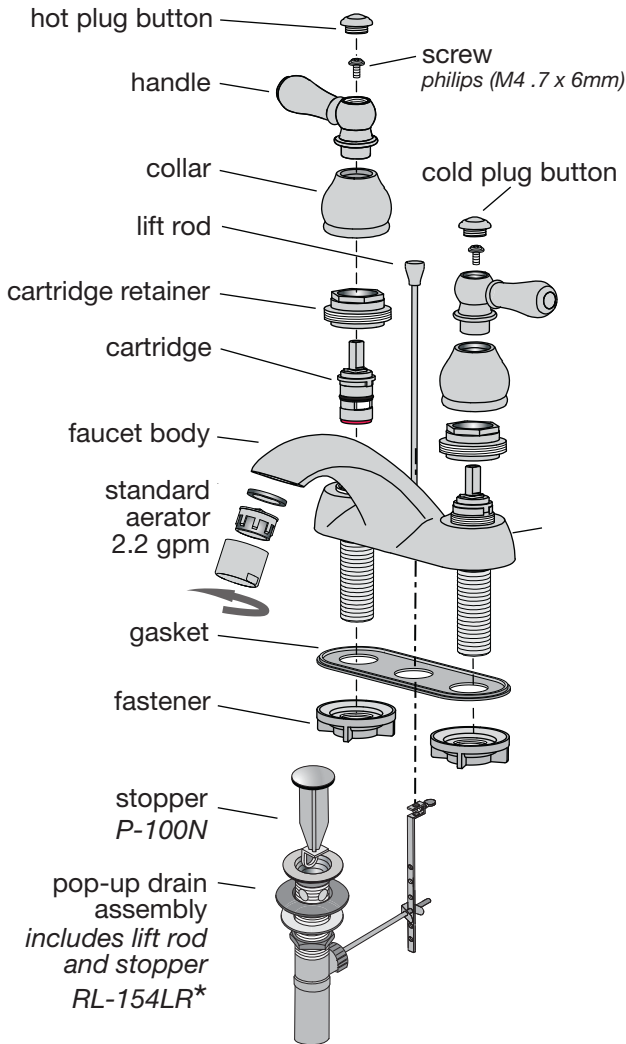

Dimensions Allura Lavatory Faucet, SLC-4712

Part No. LN-01302

Parts Assembly Allura Lavatory Faucet, SLC-4712

Part No. LN-01302

Replacement Parts

Part Number	Item
LN-01452 (hot) OFF = CW	Cartridge Hot = RED Cold = BLUE
LN-01453 (cold) OFF = CCW	
LN-01454-STN	Handle Kit hot & cold plug buttons (2) screw (1) handle (1) collar (1)
LN-15-STN FLR-110-1.5-STN FLR-110-1.0-STN	Aerator assembly flow rates 2.2 gpm (8.3L/min) 1.5 gpm (5.7L/min) 1.0 gpm (3.8L/min)